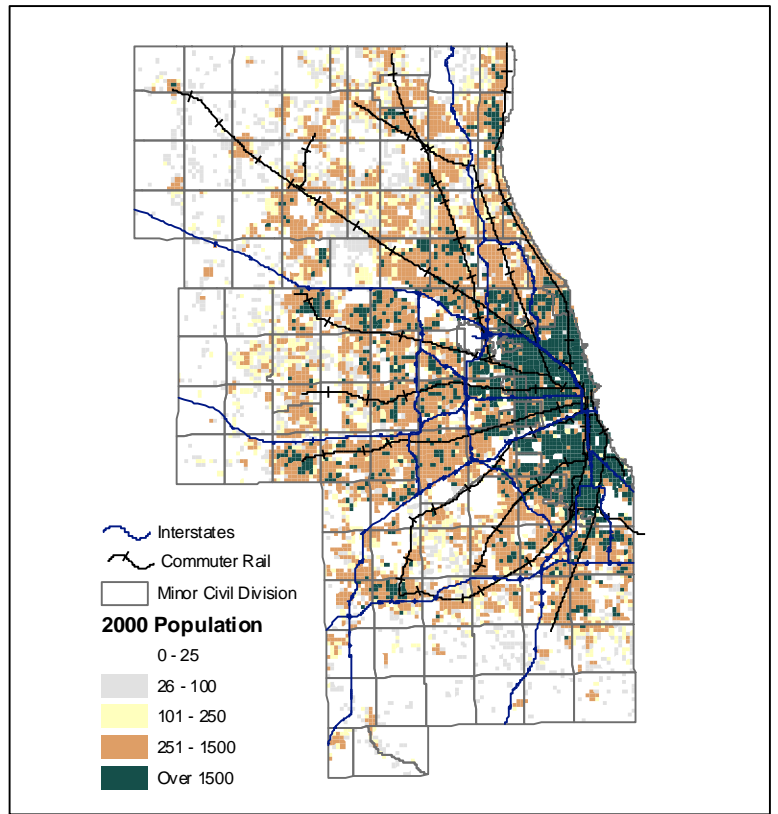

Northeastern Illinois Population by Quarter Section

1970 Population

2000 Population

1970-2000 Change

1990-2000 Change