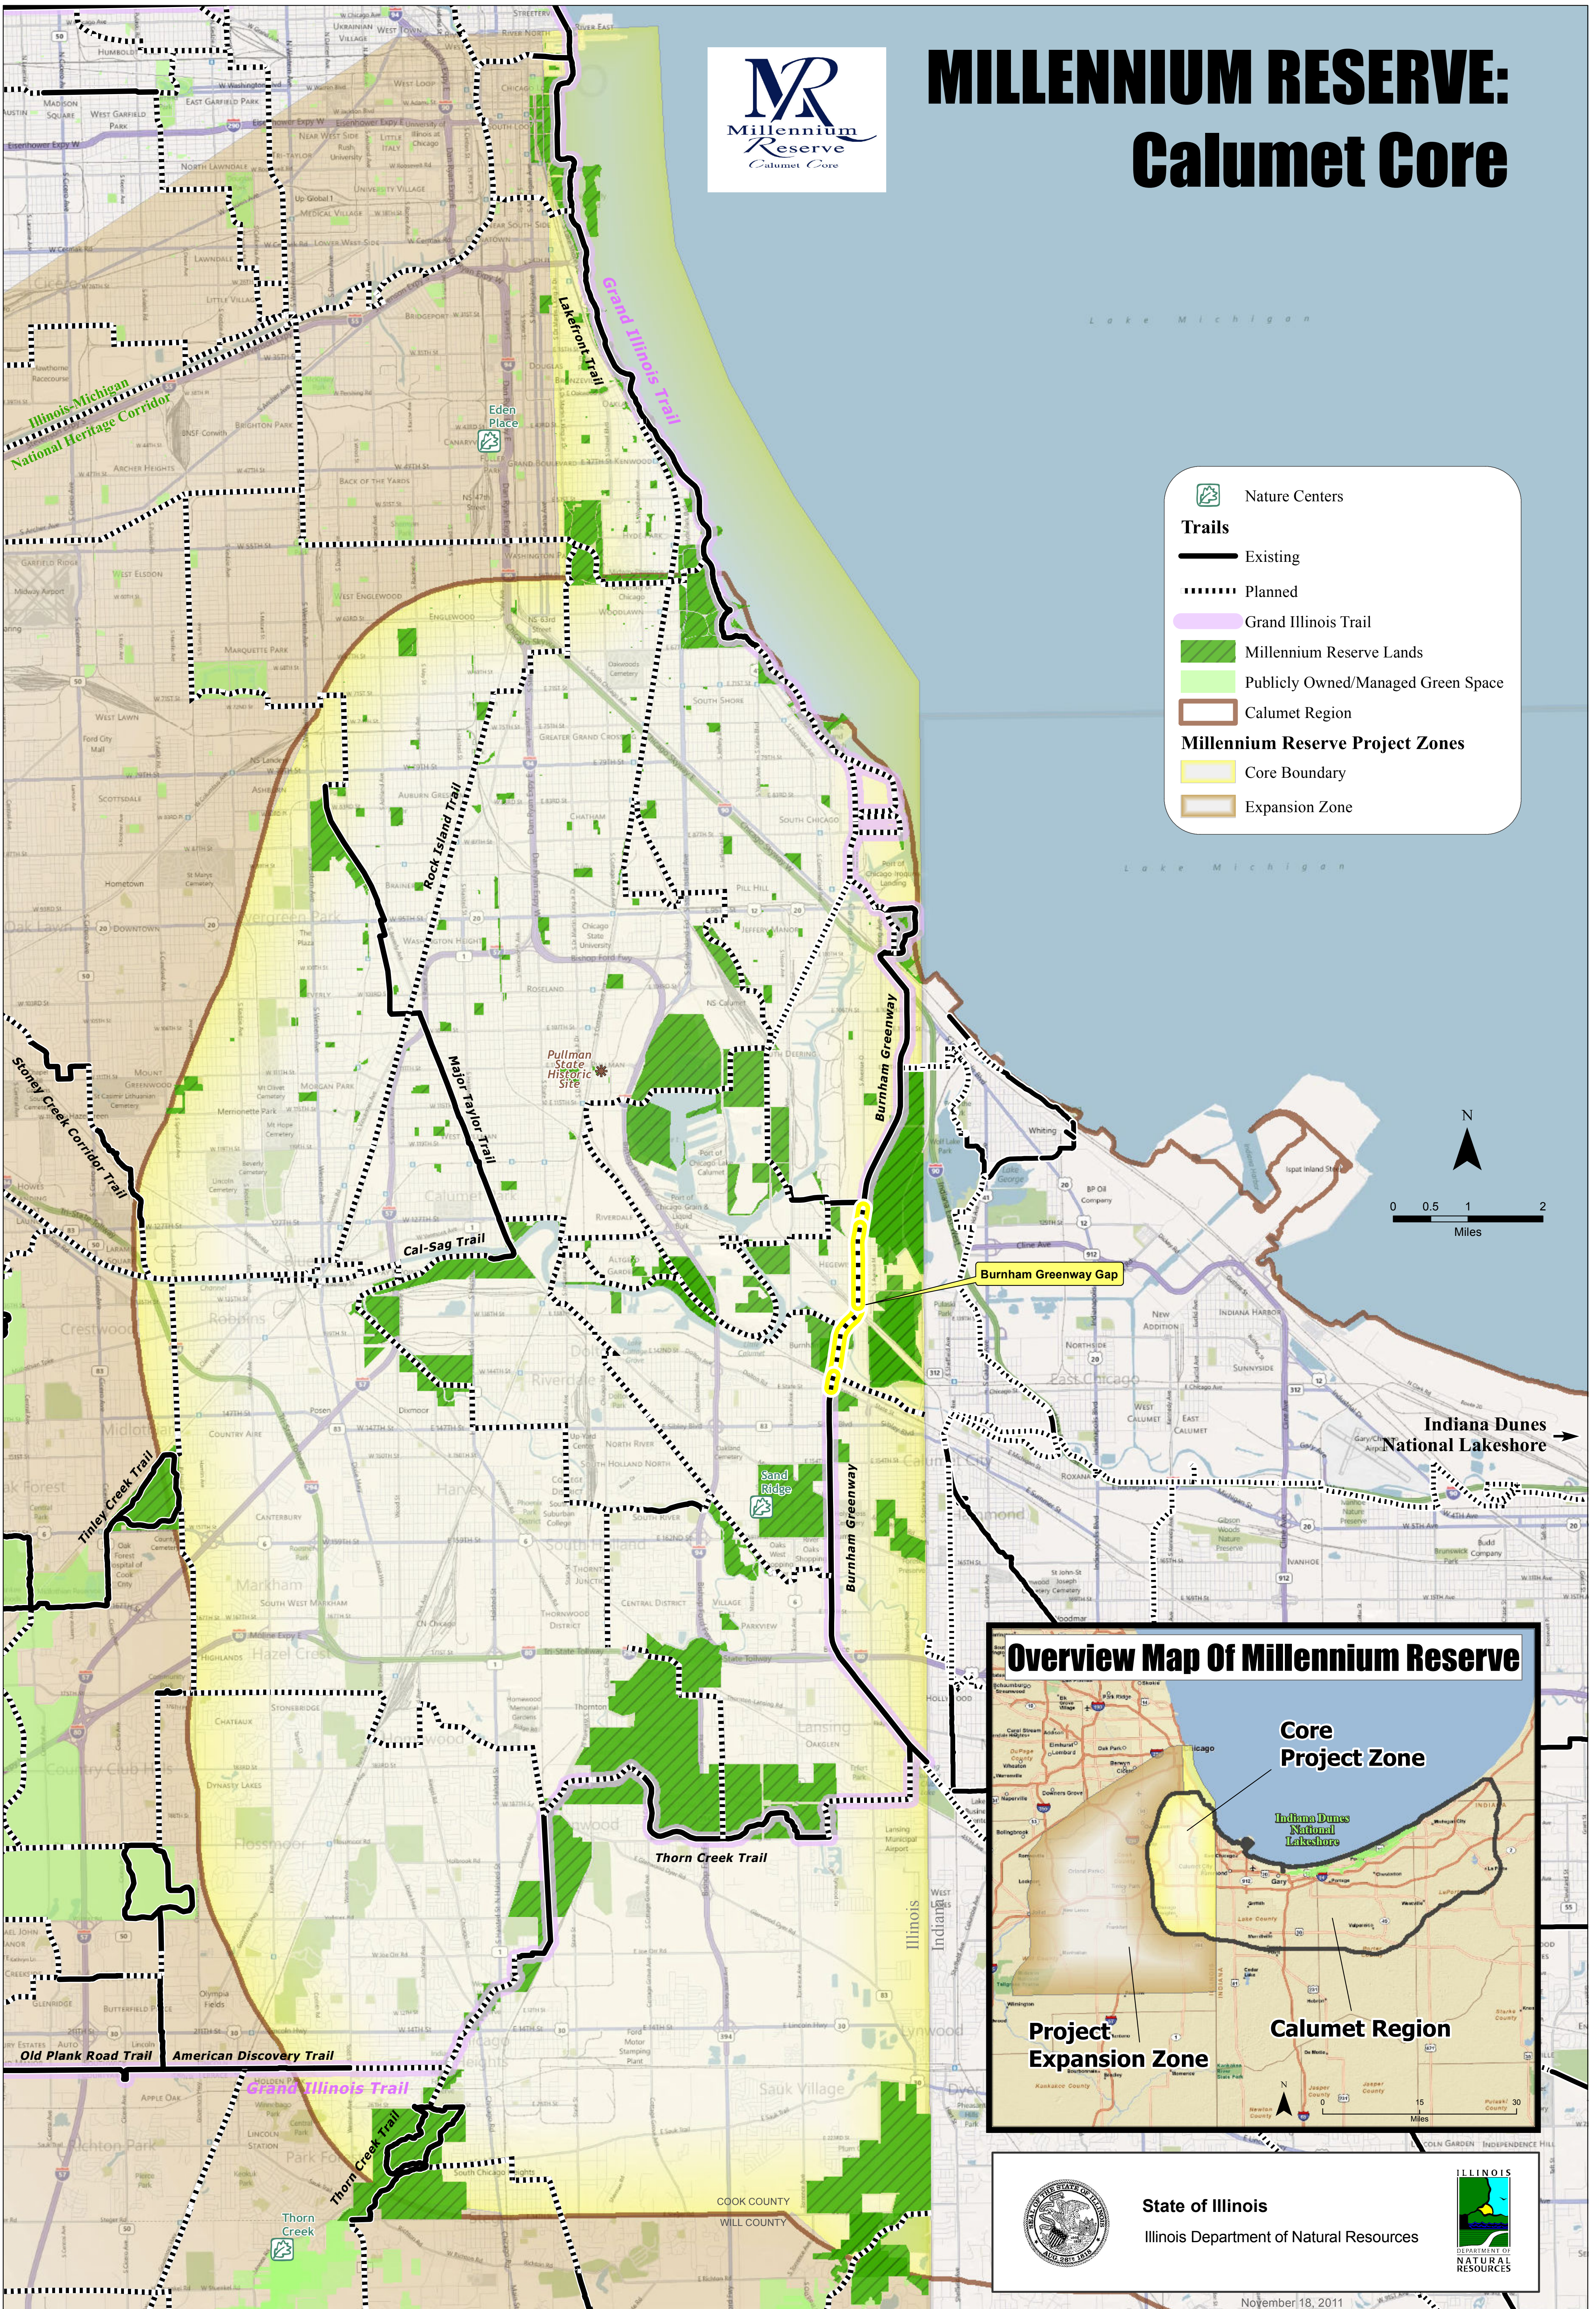

# MILLENNIUM RESERVE: Calumet Core

Nature Centers

**Trails**

- Existing
- Planned
- Grand Illinois Trail
- Millennium Reserve Lands
- Publicly Owned/Managed Green Space
- Calumet Region

**Millennium Reserve Project Zones**

- Core Boundary
- Expansion Zone

State of Illinois  
Illinois Department of Natural Resources