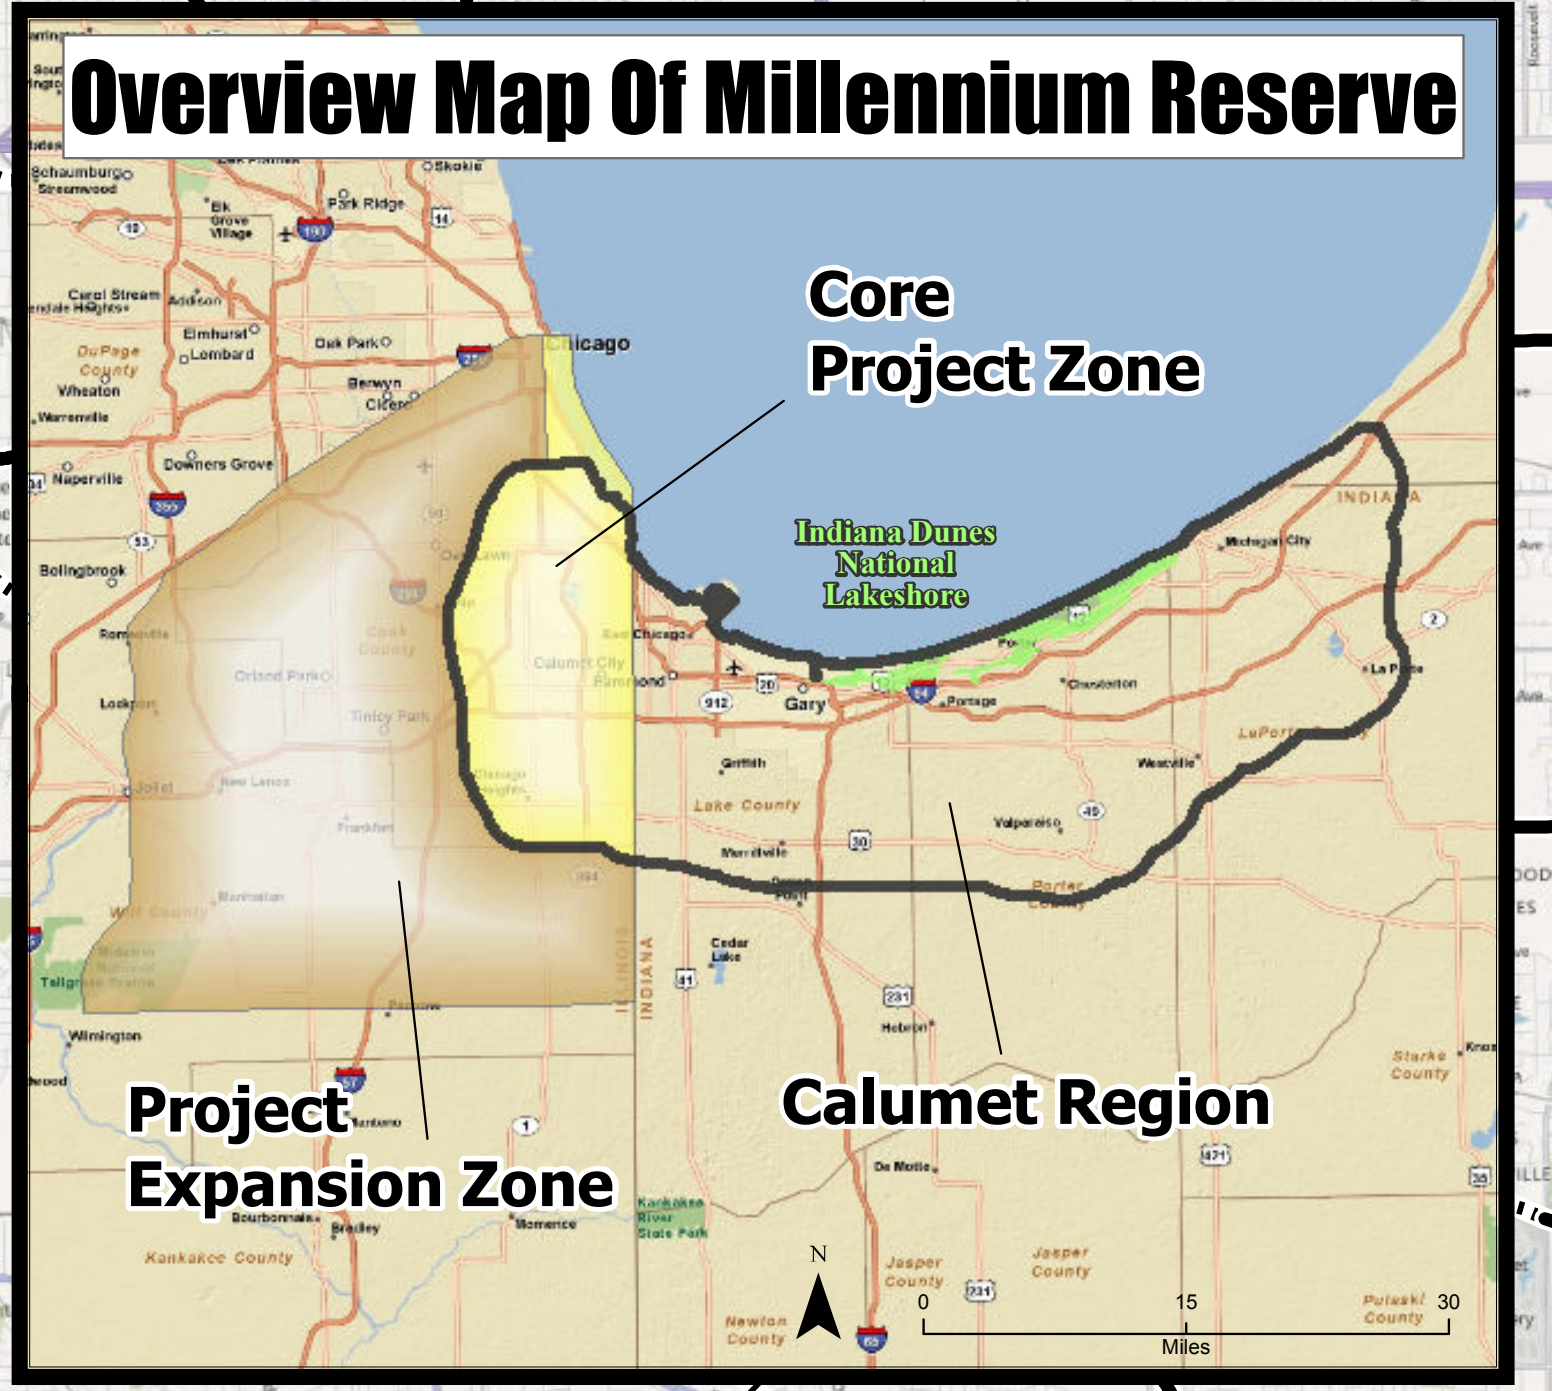

# MILLENNIUM RESERVE: Calumet Core

Nature Centers

**Trails**

- Existing
- Planned
- Grand Illinois Trail
- Millennium Reserve Lands
- Publicly Owned/Managed Green Space
- Calumet Region

**Millennium Reserve Project Zones**

- Core Boundary
- Expansion Zone

State of Illinois  
Illinois Department of Natural Resources