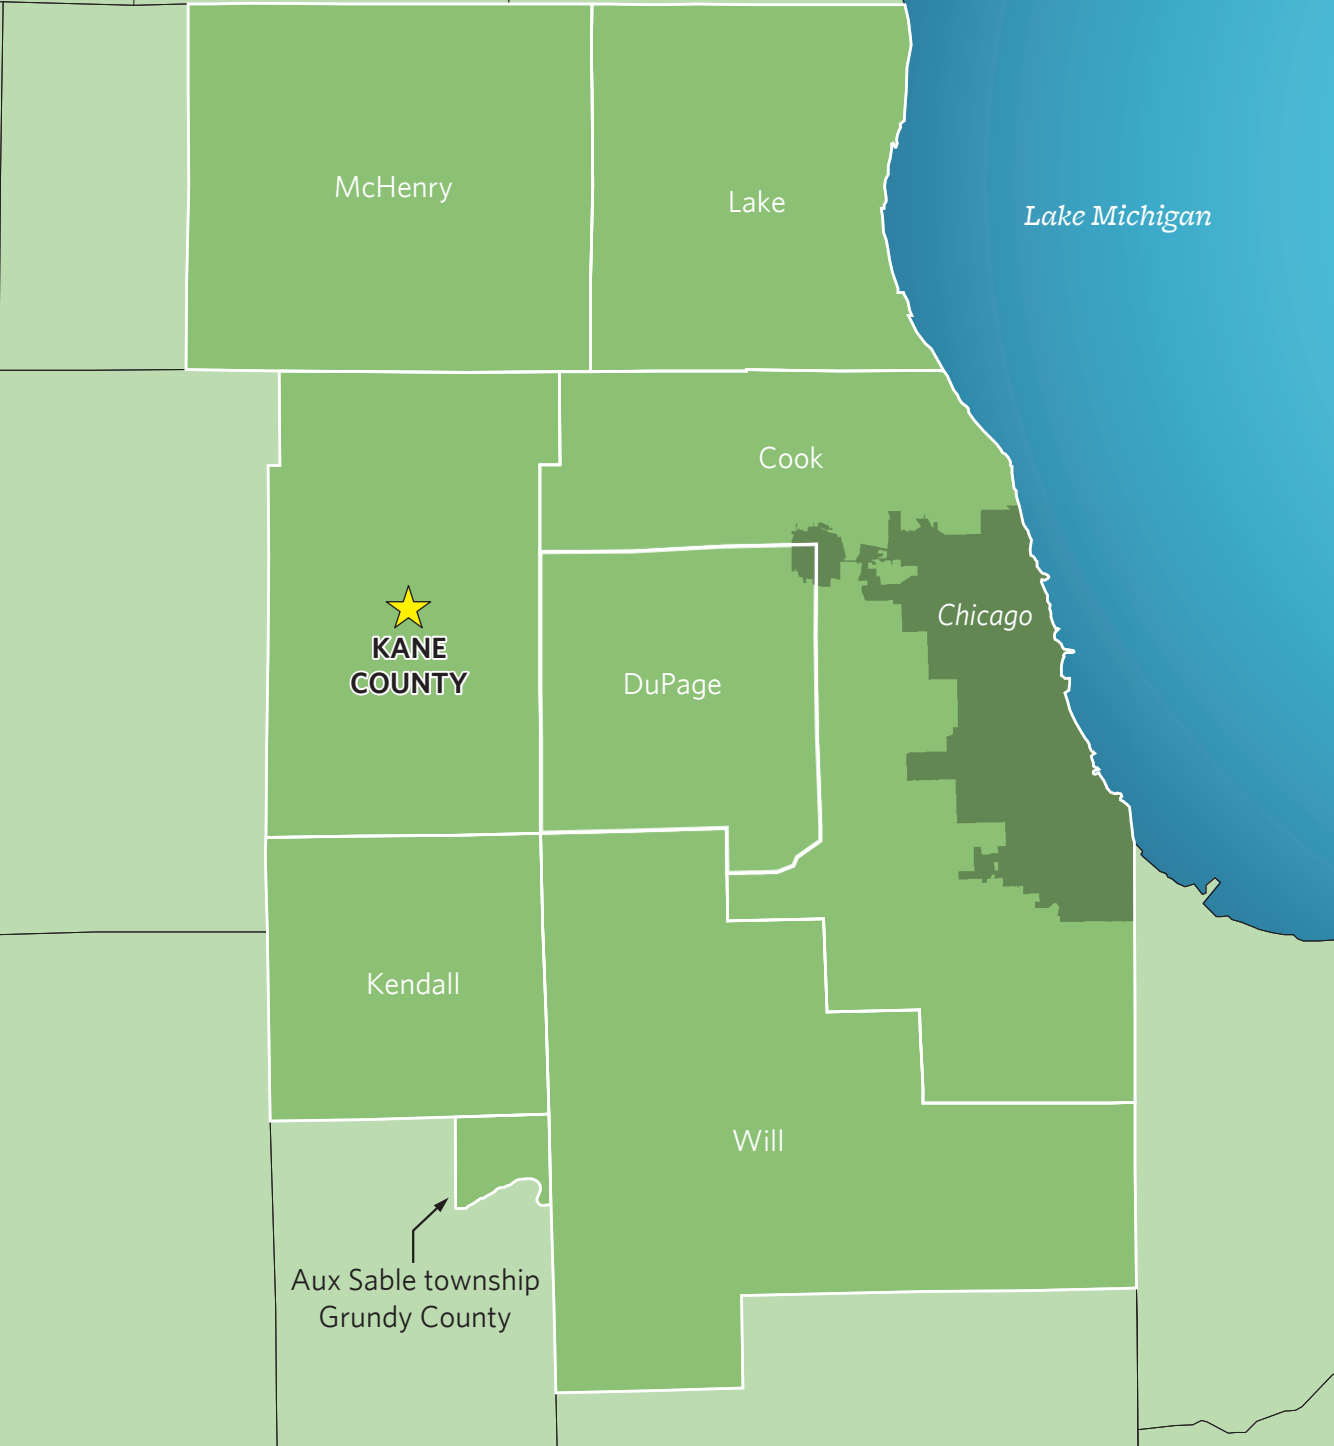

# An Implementation Strategy for Kane County's 2040 Long Range Transit Plan

McHenry

Lake

*Lake Michigan*

Cook

★  
**KANE  
COUNTY**

DuPage

Chicago

Kendall

Will

Aux Sable township  
Grundy County