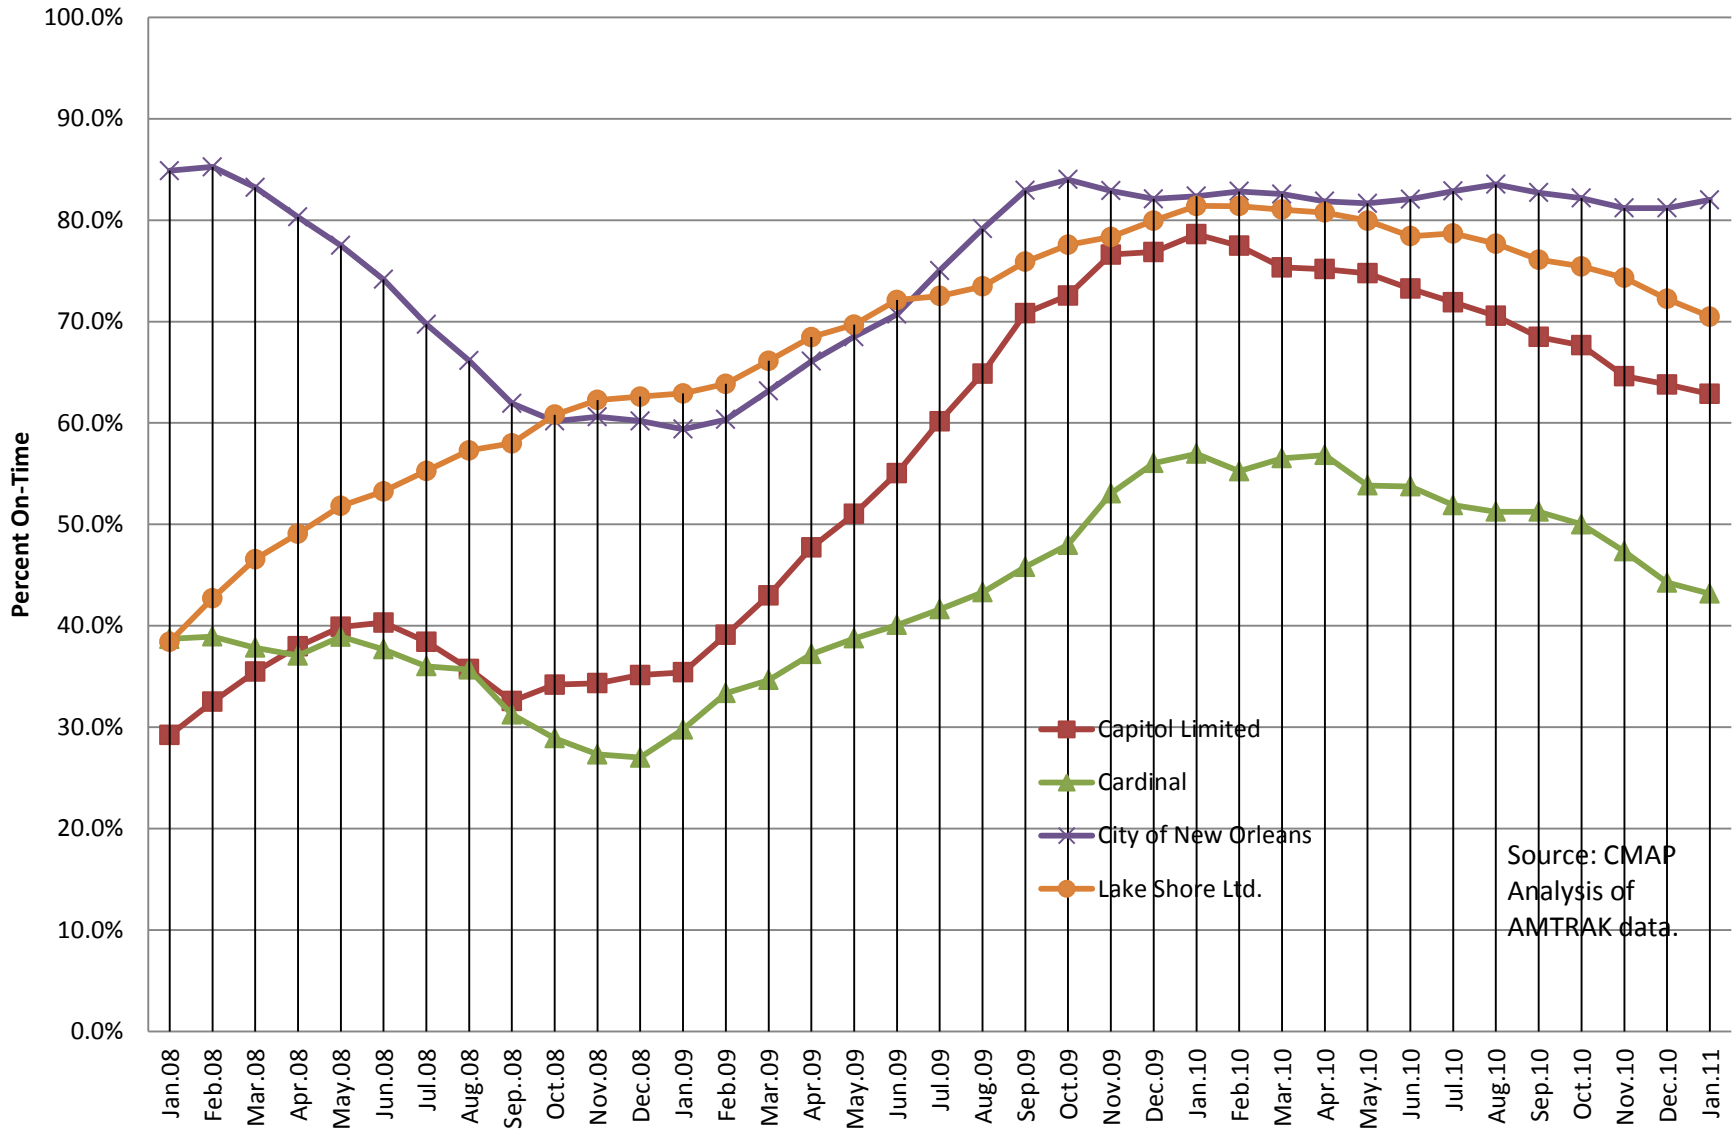

Amtrak On-Time Performance by Long-Distance Service, 2008-2011

12-Month Moving Averages - Eastern Long-Distance Services

Source: CMAP
Analysis of
AMTRAK data.