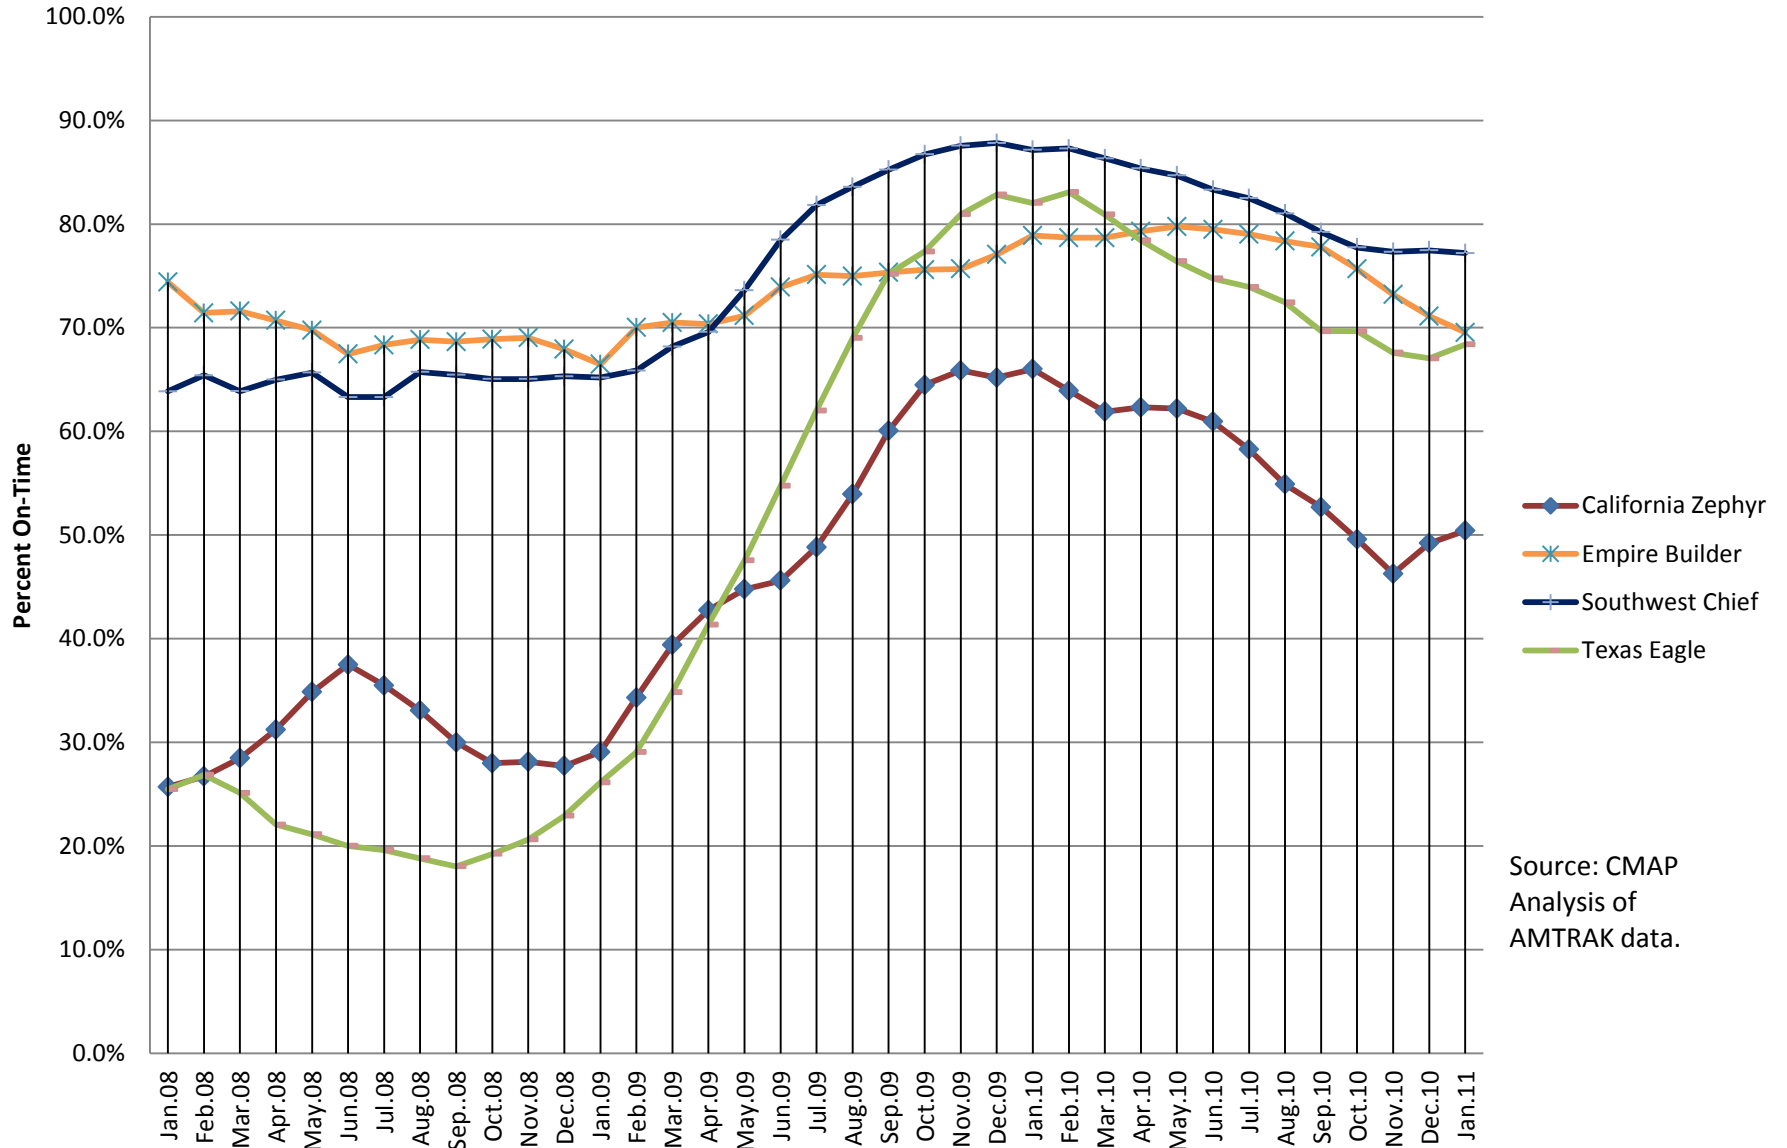

## Amtrak On-Time Performance by Long-Distance Service, 2008-2011 12-Month Moving Averages - Western Long-Distance Services

Source: CMAP  
Analysis of  
AMTRAK data.