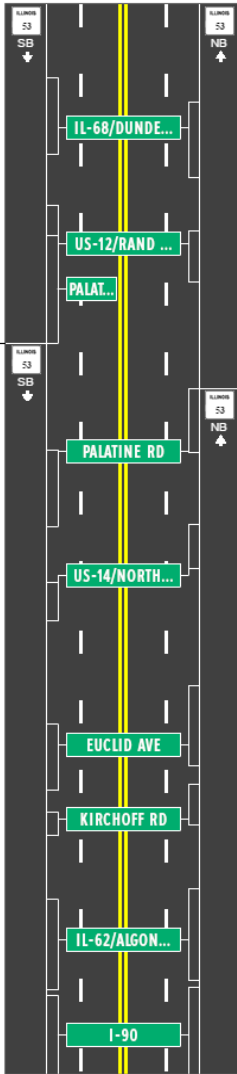

Speed on IL-53 between Lake Cook Rd and Palatine Rd and IL-53 between Palatine Rd and I-90 using NPMRDS (Trucks and passenger vehicles) data

Averaged by 5 minutes for December 2015 through November 2016 (every weekday)

December 2015 through November 2016 (every weekday)

December 2015 through November 2016 (every weekday)