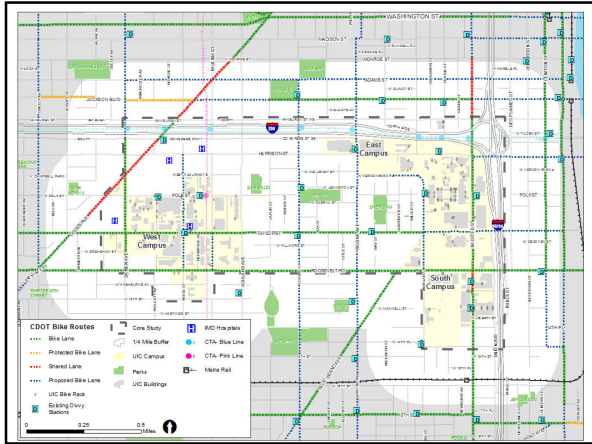

UIC Multimodal Transportation Plan

University of Illinois at Chicago Multimodal Transportation Plan

WELCOME

The University of Illinois at Chicago, located in Chicago's near west side neighborhood, has over 30,000 people coming to the campus every day—students, faculty, staff, hospital visitors, and more.

TRAVEL PRIORITIES SURVEY MAP STAY INVOLVED

Begin