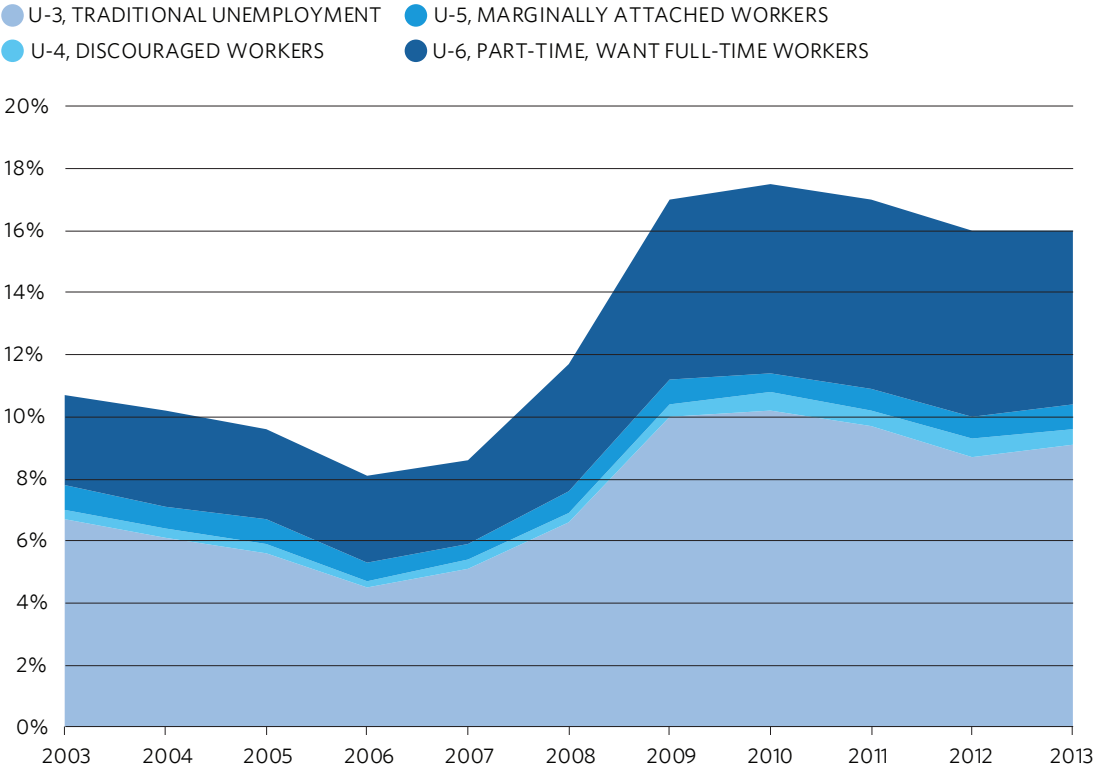

# Illinois alternative unemployment measures, 2003-13

Source: Chicago Metropolitan Agency for Planning analysis of U.S. Bureau of Labor Statistics data.