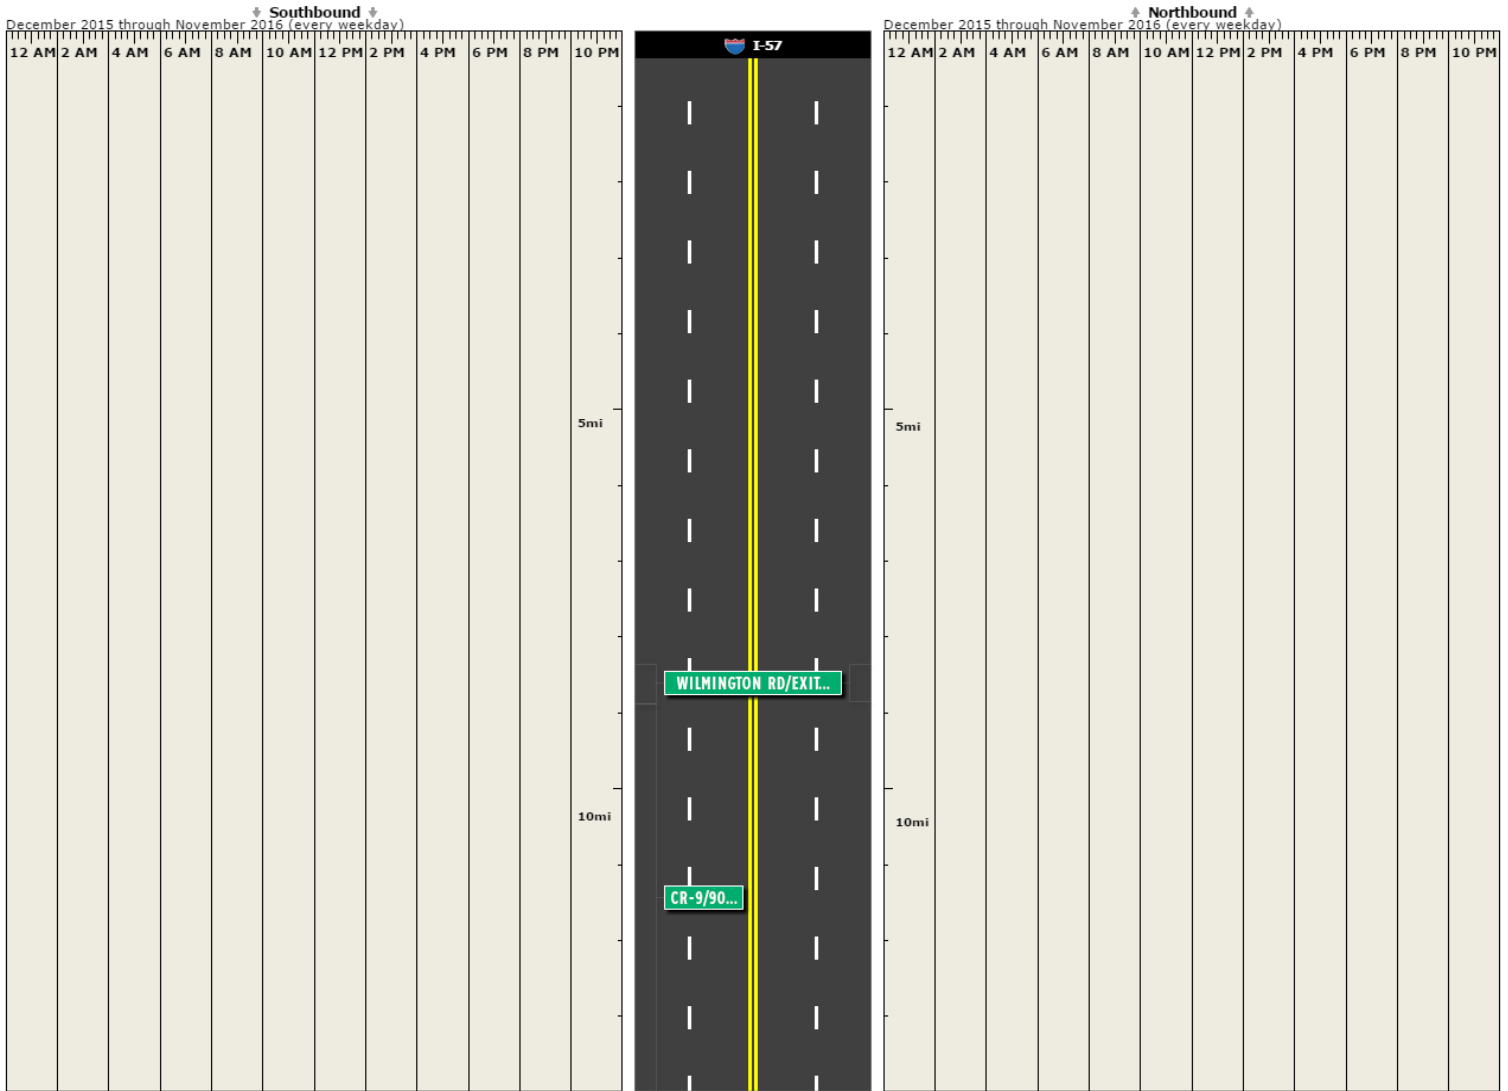

Speed on I-57 between Monee Manhattan Rd/Exit 335 and CR-9/9000n Rd using NPMRDS (Trucks and passenger vehicles) data

Averaged by 5 minutes for December 2015 through November 2016 (every weekday)

The raw measured speed.
 10 110 120 130 140 150