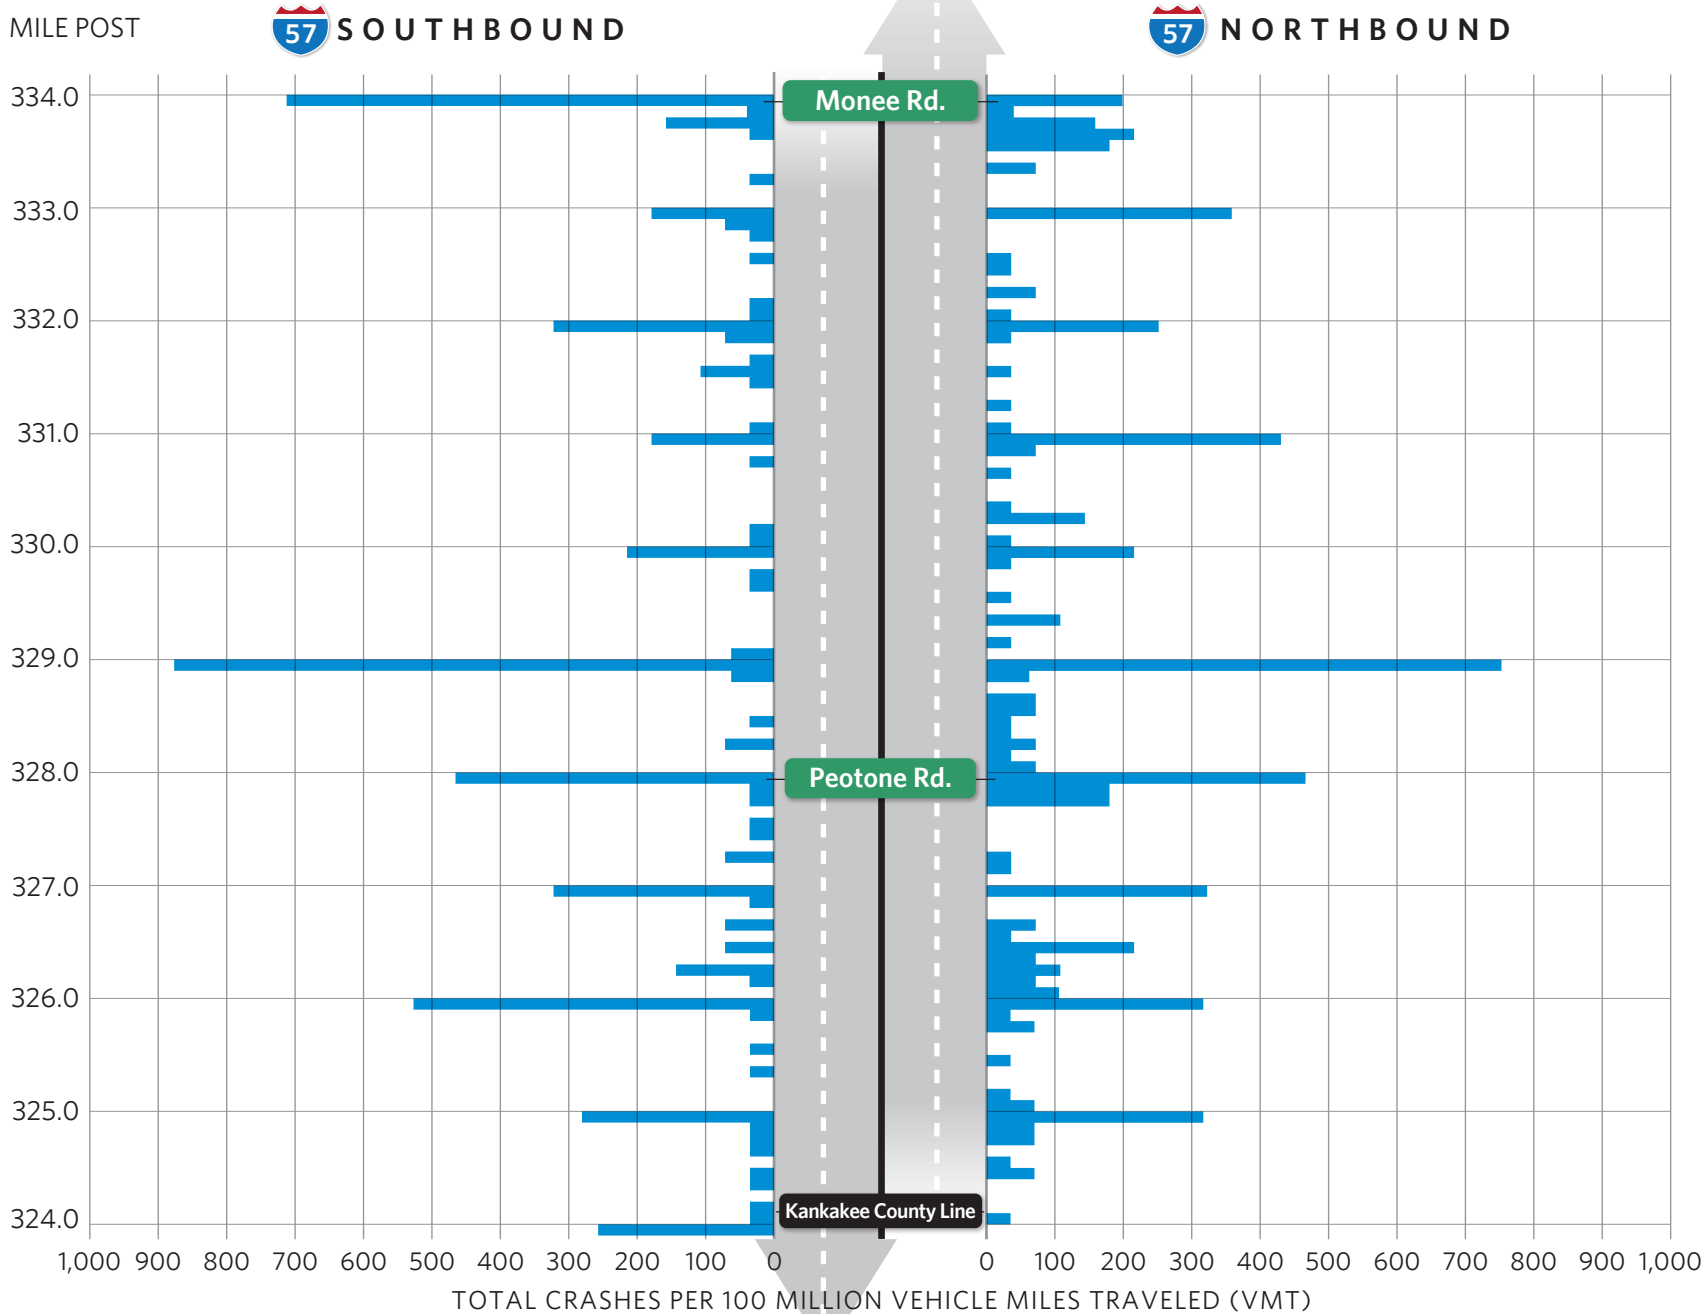

I-57, Monee Road to Kankakee County Line crash rates, 2008-12

Source: Chicago Metropolitan Agency for Planning analysis of Illinois Department of Transportation (IDOT) annual crash data for 2008-12.