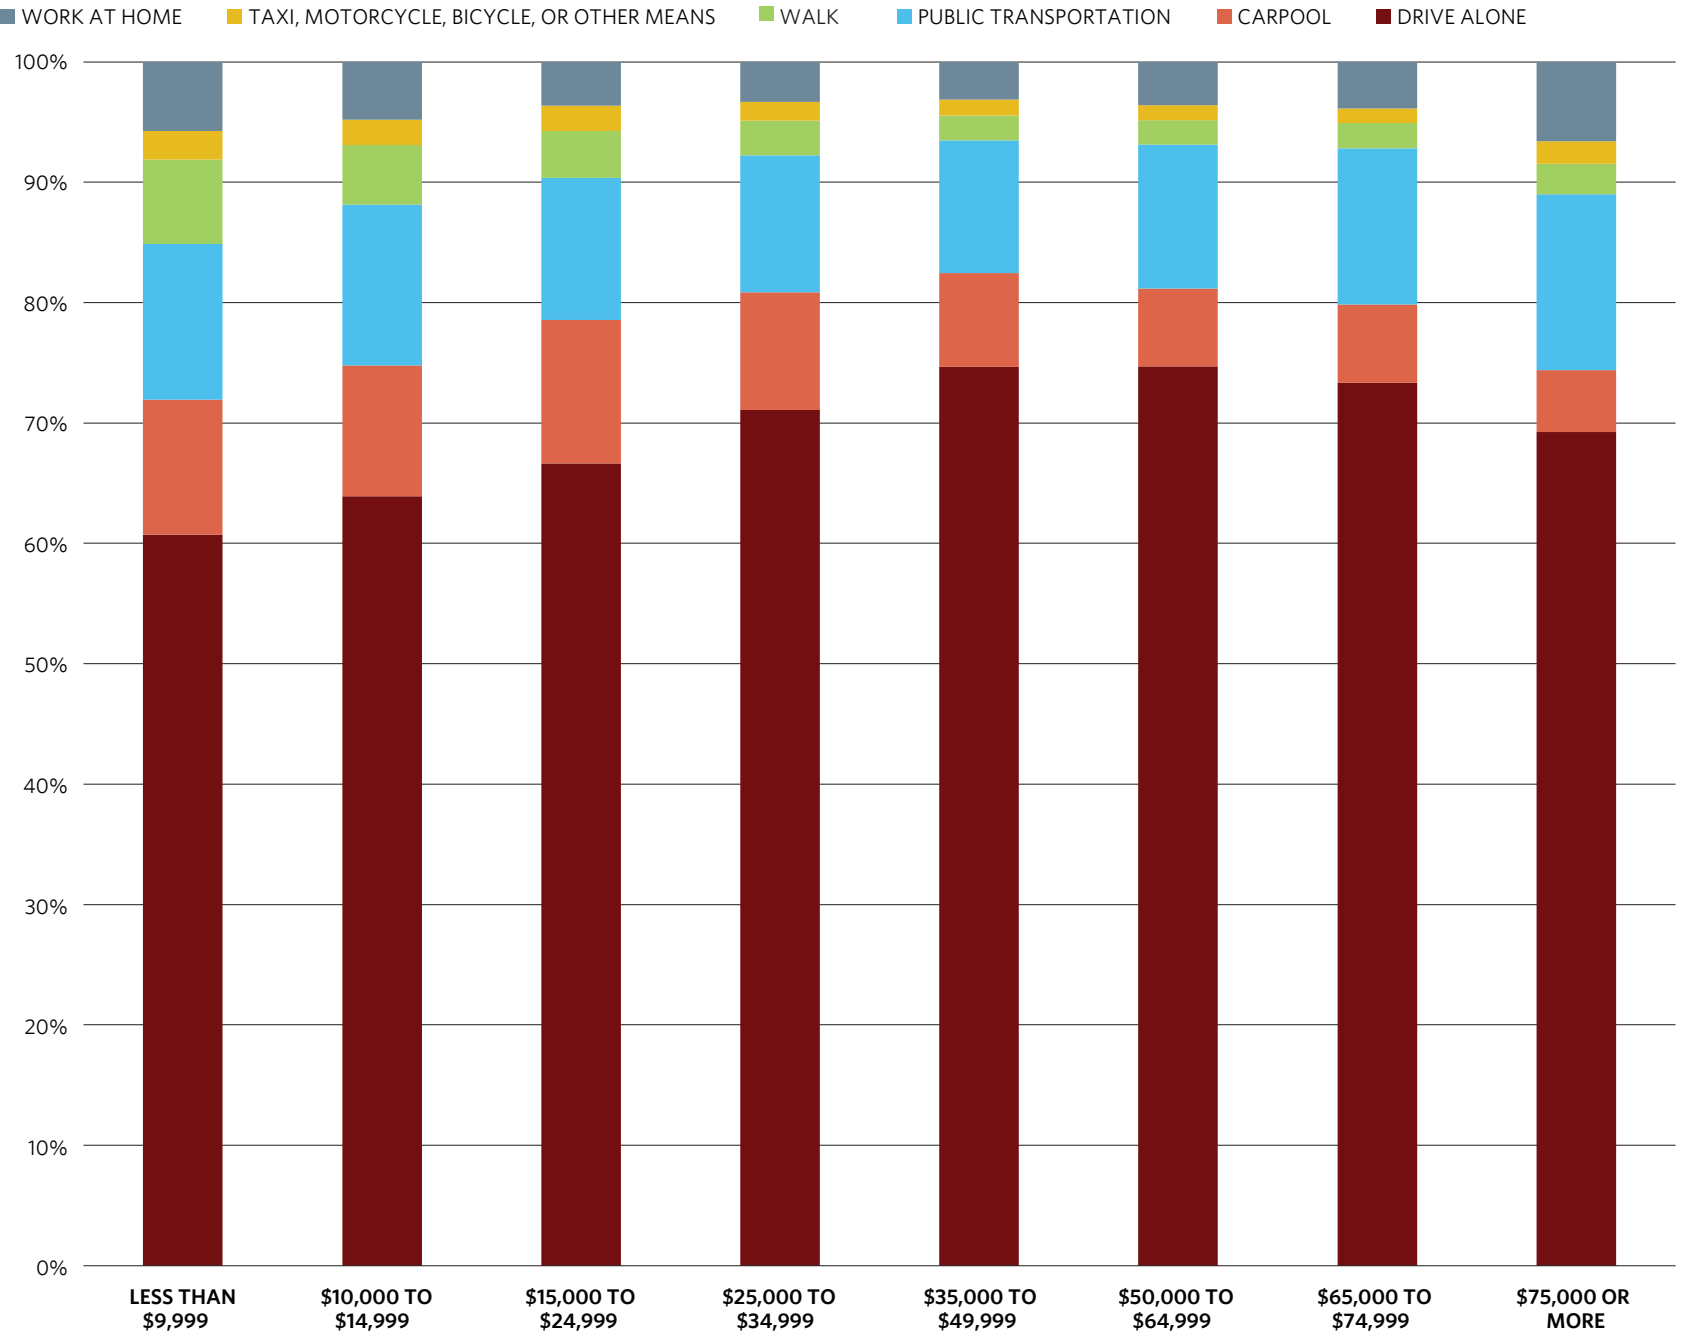

Mode share by worker earnings, CMAP region, 2010-2014

Note: The CMAP region includes the Cook, DuPage, Kane, Kendall, Lake, McHenry, and Will Counties.

Source: Chicago Metropolitan Agency for Planning analysis of U.S. Decennial Census data, 1980-2000 and American Community Survey estimates for 2005-2009 and 2010-2014.