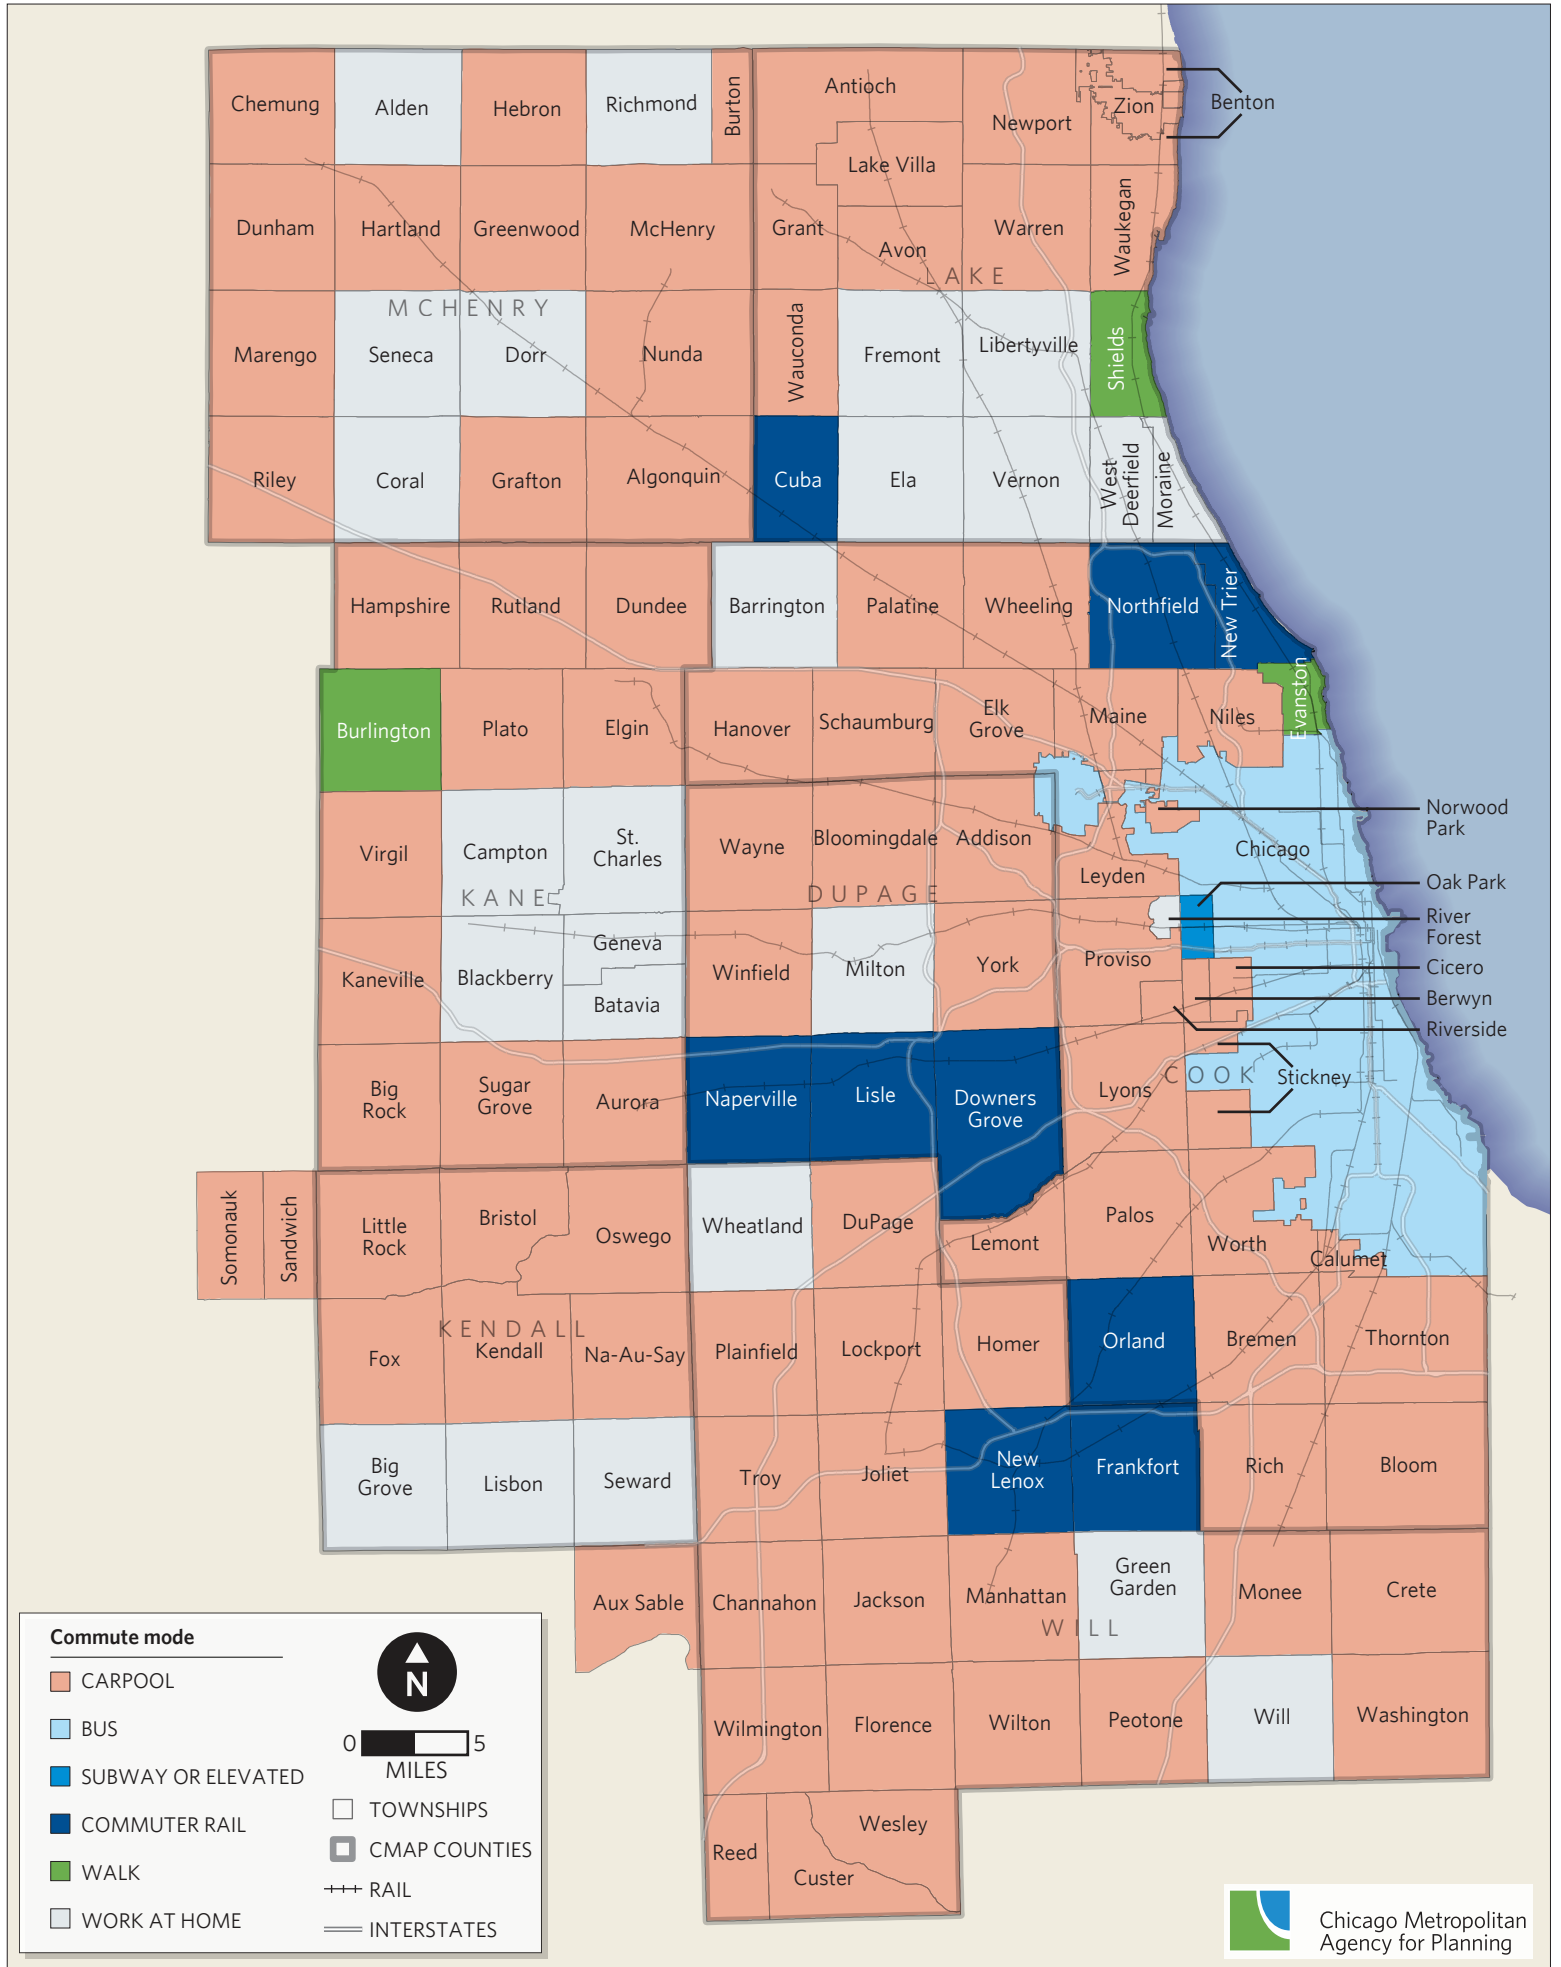

Most common commute mode other than "drive alone" by township, 2010-2014

Source: Chicago Metropolitan Agency for Planning Analysis of American Community Survey data, 2005-2009 and 2010-2014.