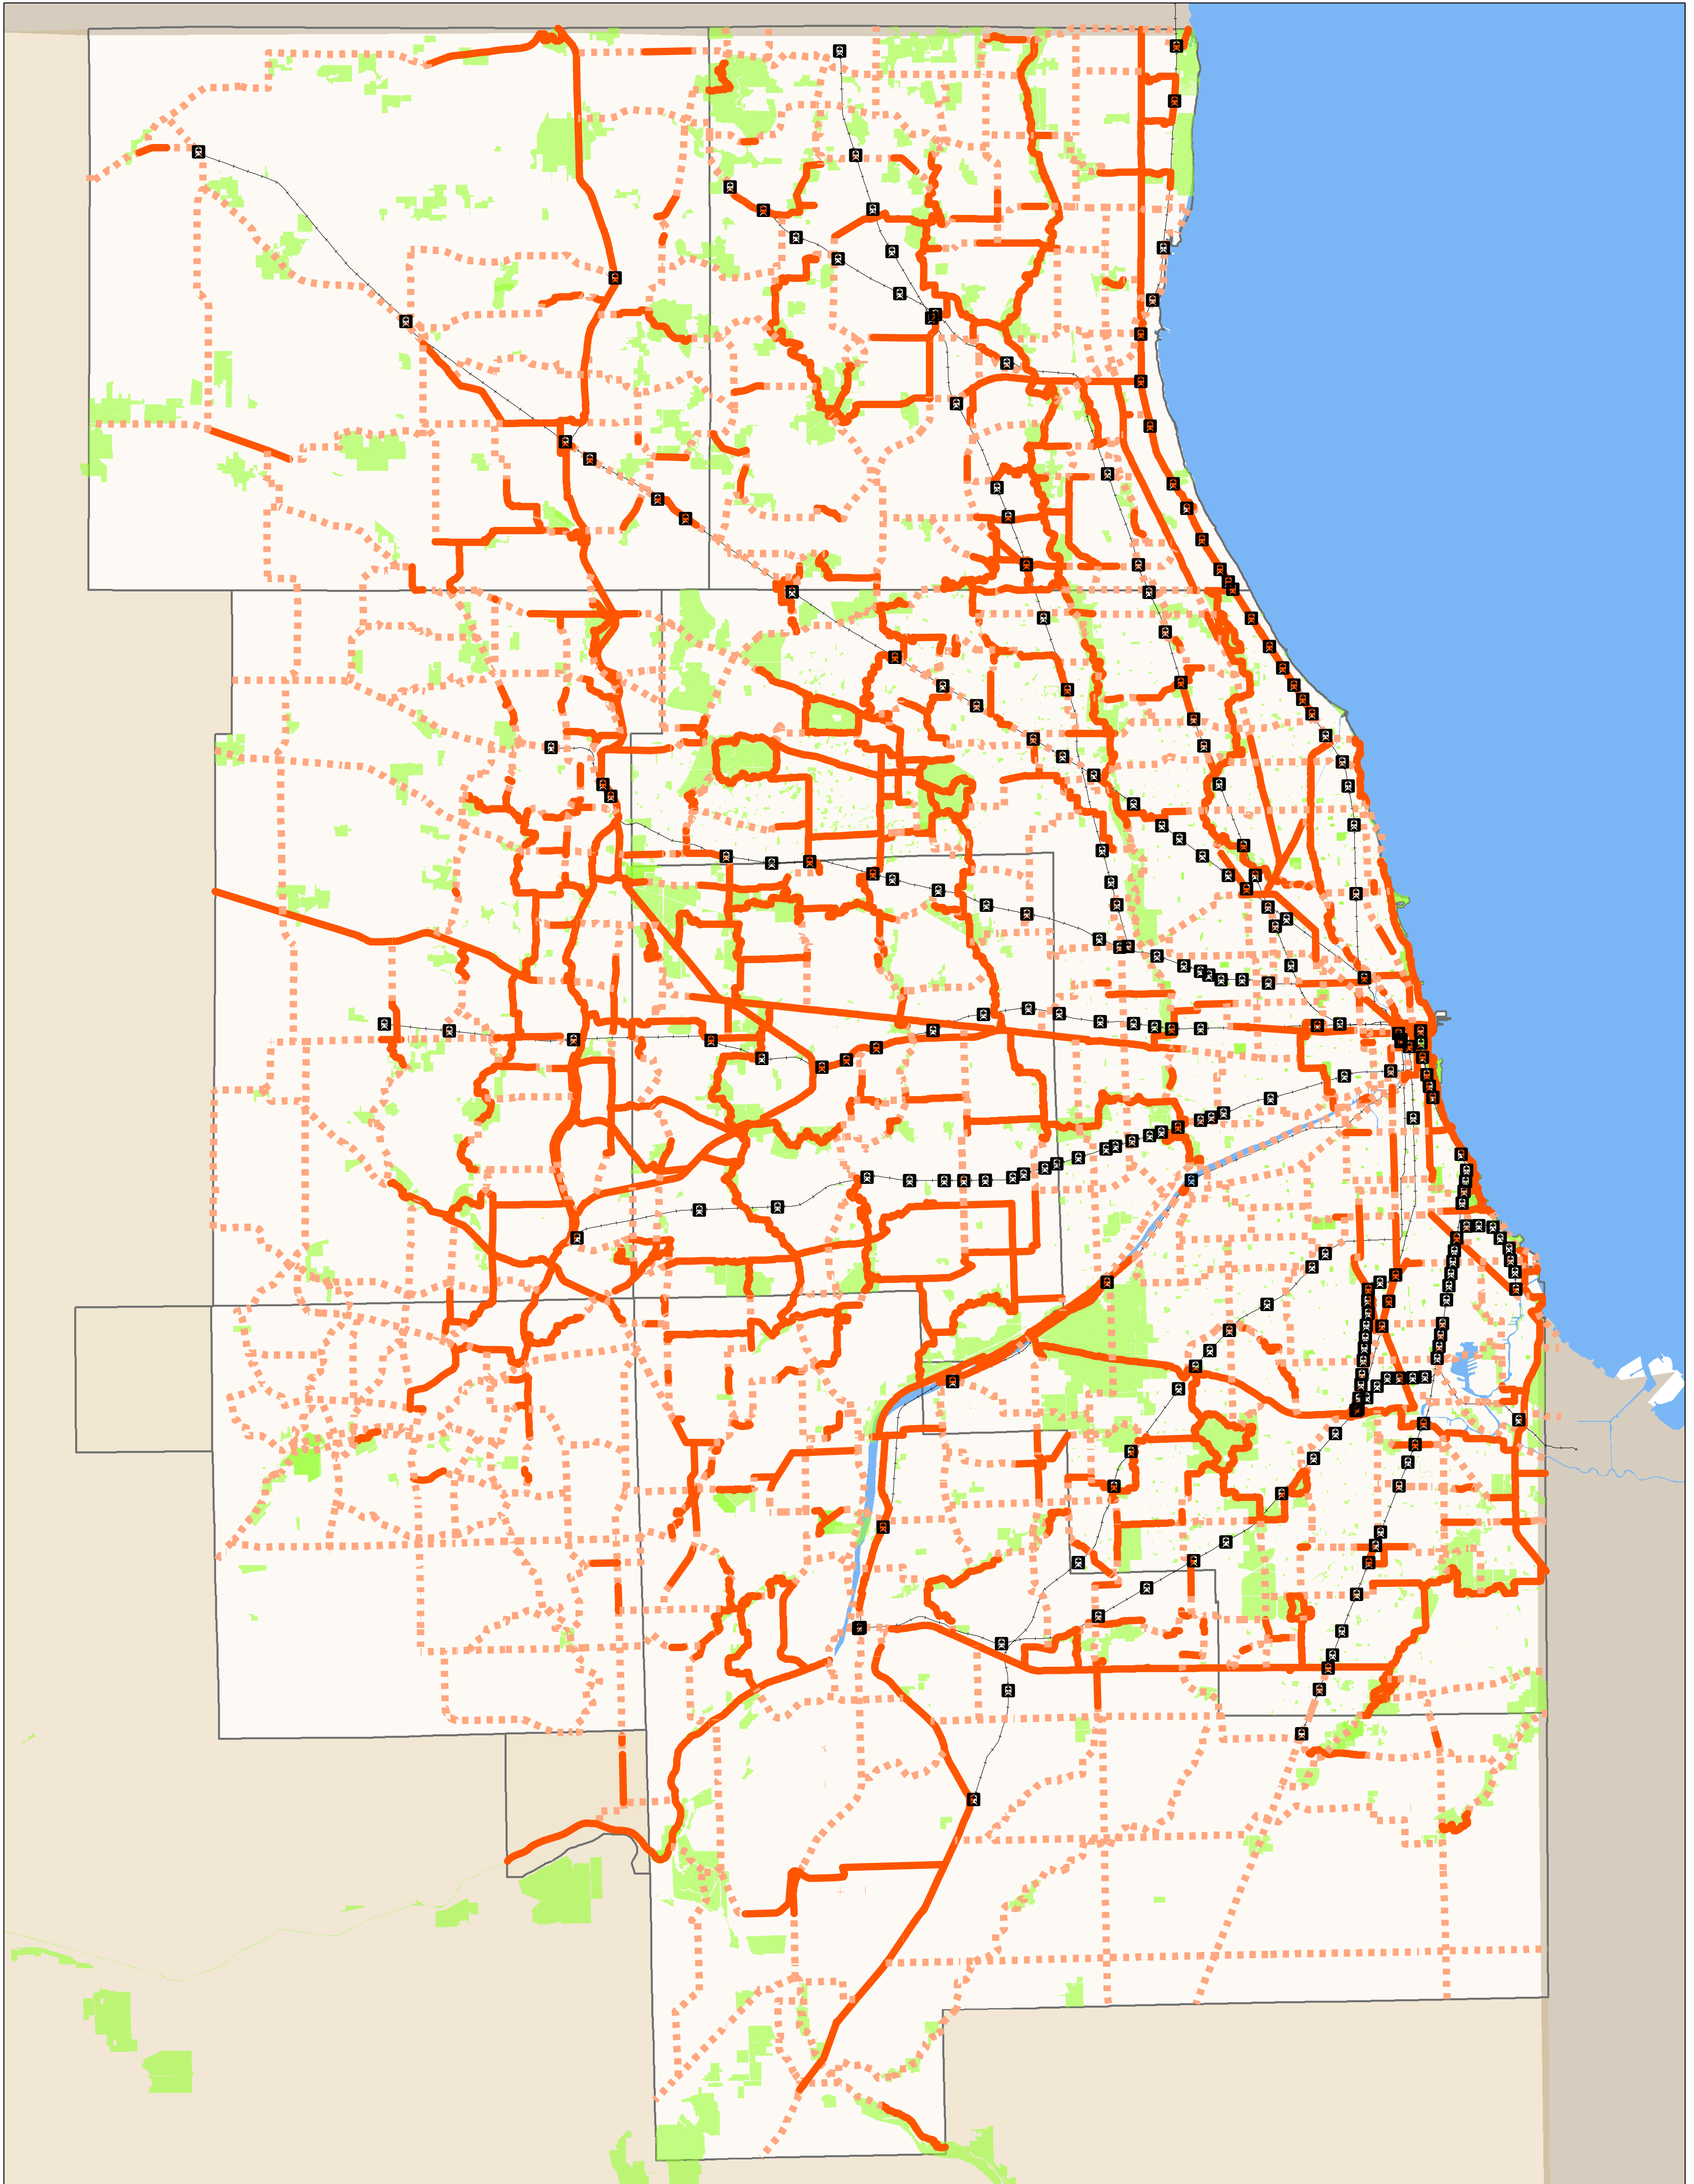

2016 Regional Greenways and Trails Plan

CMAP 2016 Proposed Greenways and Trails Plan

Trail Status

- Existing or Programmed
- Planned

Metra Lines

Metra Stations

Open Space

0 2.5 5 10 15 20 Miles