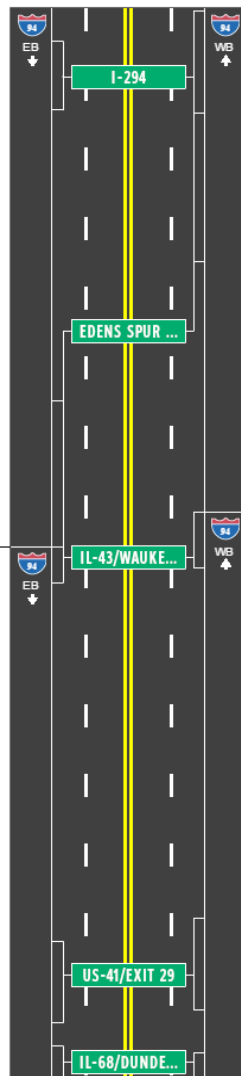

Speed on I-94 between LAKE-COOK ROAD and Edens Spur Toll Plaza and I-94 between Edens Spur Toll Plaza and IL-68/Dundee Rd/Exit 30 using NPMRDS (Trucks) data

Averaged by 5 minutes for December 2015 through November 2016 (every weekday)

December 2015 through November 2016 (every weekday)

12 AM 2 AM 4 AM 6 AM 8 AM 10 AM 12 PM 2 PM 4 PM 6 PM 8 PM 10 PM

December 2015 through November 2016 (every weekday)

12 AM 2 AM 4 AM 6 AM 8 AM 10 AM 12 PM 2 PM 4 PM 6 PM 8 PM 10 PM