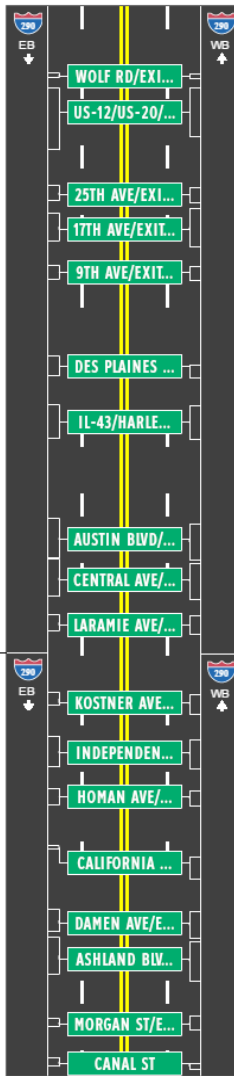

Speed on I-290 between I-88/I-294/Exit 15A and IL-50/Cicero Ave/Exit 24B and I-290 between IL-50/Cicero Ave/Exit 24B and Congress Pky using NPMRDS (Trucks) data

Averaged by 5 minutes for December 2015 through November 2016 (every weekday)

December 2015 through November 2016 (every weekday)

December 2015 through November 2016 (every weekday)