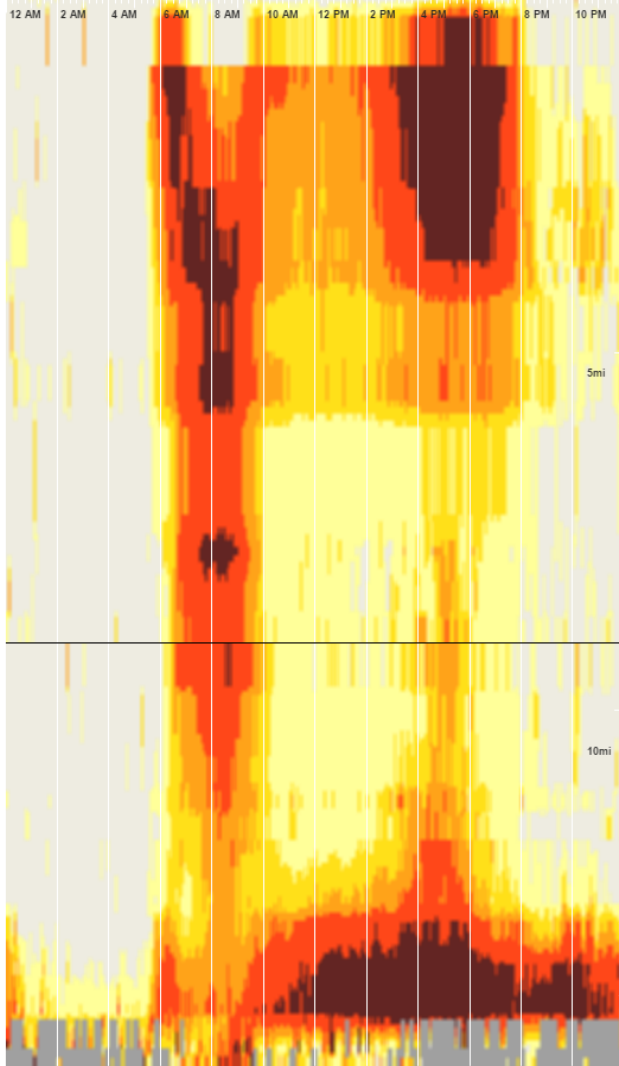

Speed on I-290 between I-88/I-294/Exit 15A and IL-50/Cicero Ave/Exit 24B and I-290 between IL-50/Cicero Ave/Exit 24B and Congress Pky using NPMRDS (Trucks) data

Averaged by 5 minutes for December 2015 through November 2016 (every weekday)

December 2015 through November 2016 (every weekday)

December 2015 through November 2016 (every weekday)