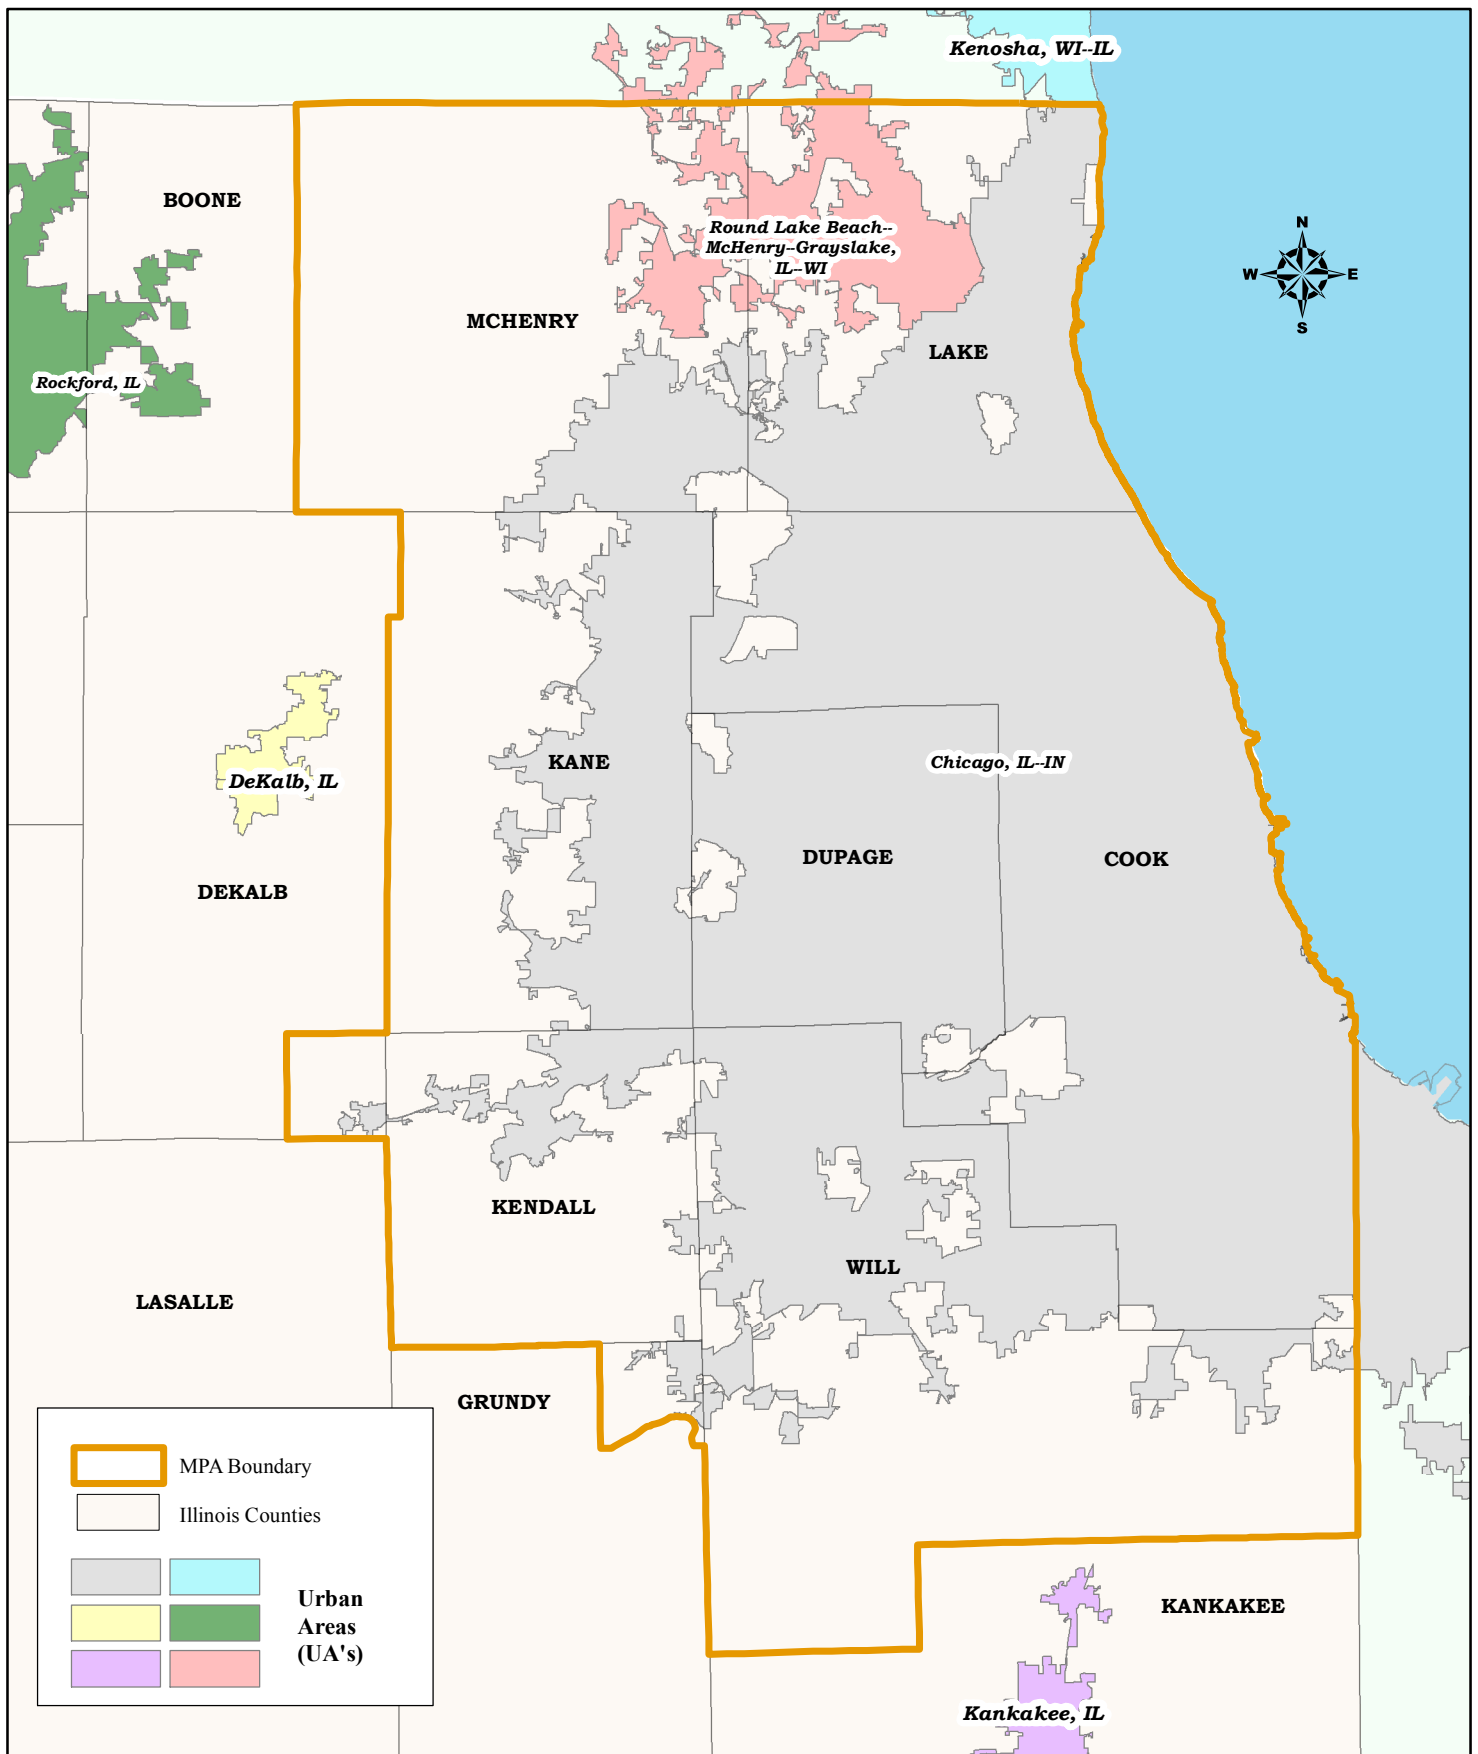

Chicago Metropolitan Agency for Planning: Metropolitan Planning Area Boundary

Boundaries approved 11 September 2014

Chicago Metropolitan Agency for Planning