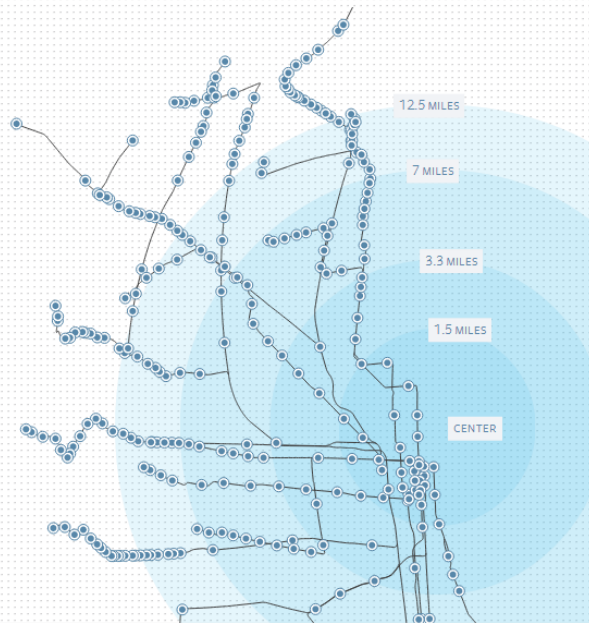

Ridership

ACCESS

The region has ambitious goals to increase the use of public transportation, which too many people avoid due to concerns about delays or infrequent service.

MAINTENANCE

Weekday rail transit ridership

? ABOUT THIS MAP

+

-

CTA BOARDINGS PER WEEKDAY	METRA BOARDINGS PER WEEKDAY
726,459	267,913
CLICK TO SEE BOARDINGS BY TRAIN LINE AND STATION	
CTA 'L' SYSTEM <input type="checkbox"/>	
METRA SYSTEM <input type="checkbox"/>	
CLICK TO SHOW	
<input type="radio"/> Ridership (2013 & 2014)	