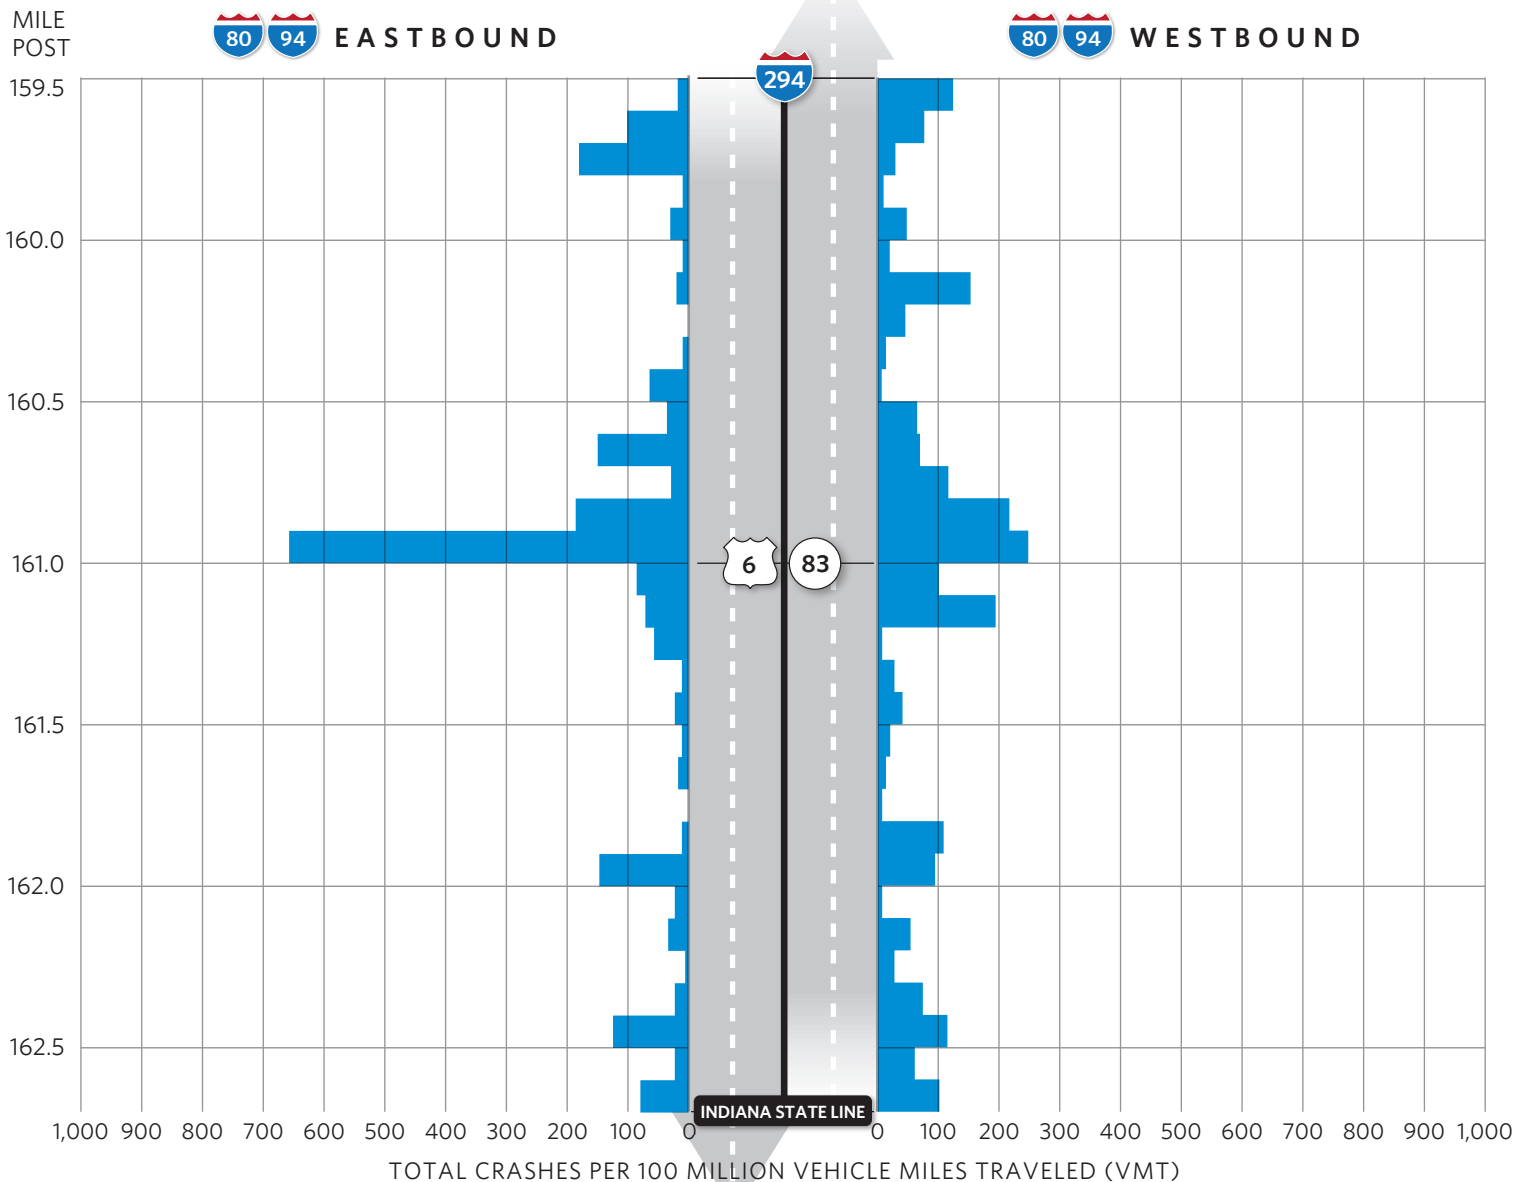

I-80 Kingery Expressway, I-294 to Indiana state line crash rates, 2008-12

Source: Chicago Metropolitan Agency for Planning analysis of Illinois Department of Transportation (IDOT) annual crash data for 2008-12.