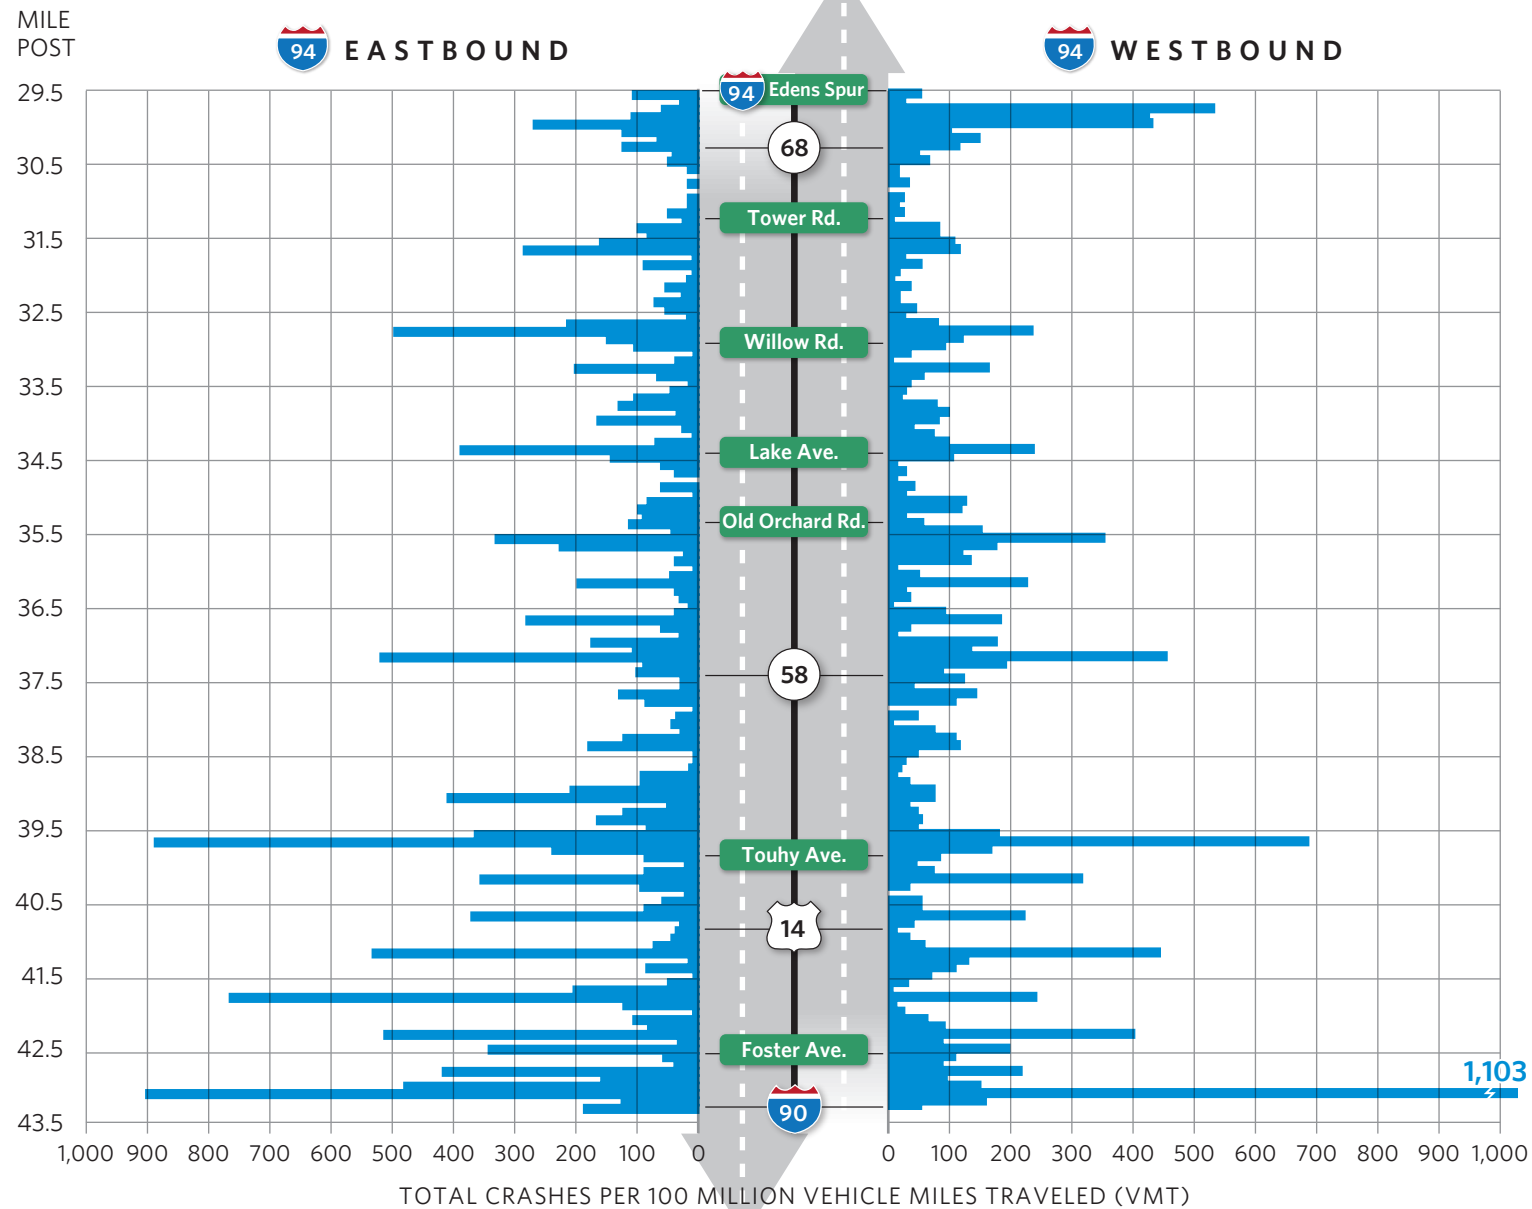

I-94, Edens Spur to I-90 crash rates, 2008-12

Source: Chicago Metropolitan Agency for Planning analysis of Illinois Department of Transportation (IDOT) annual crash data for 2008-12.