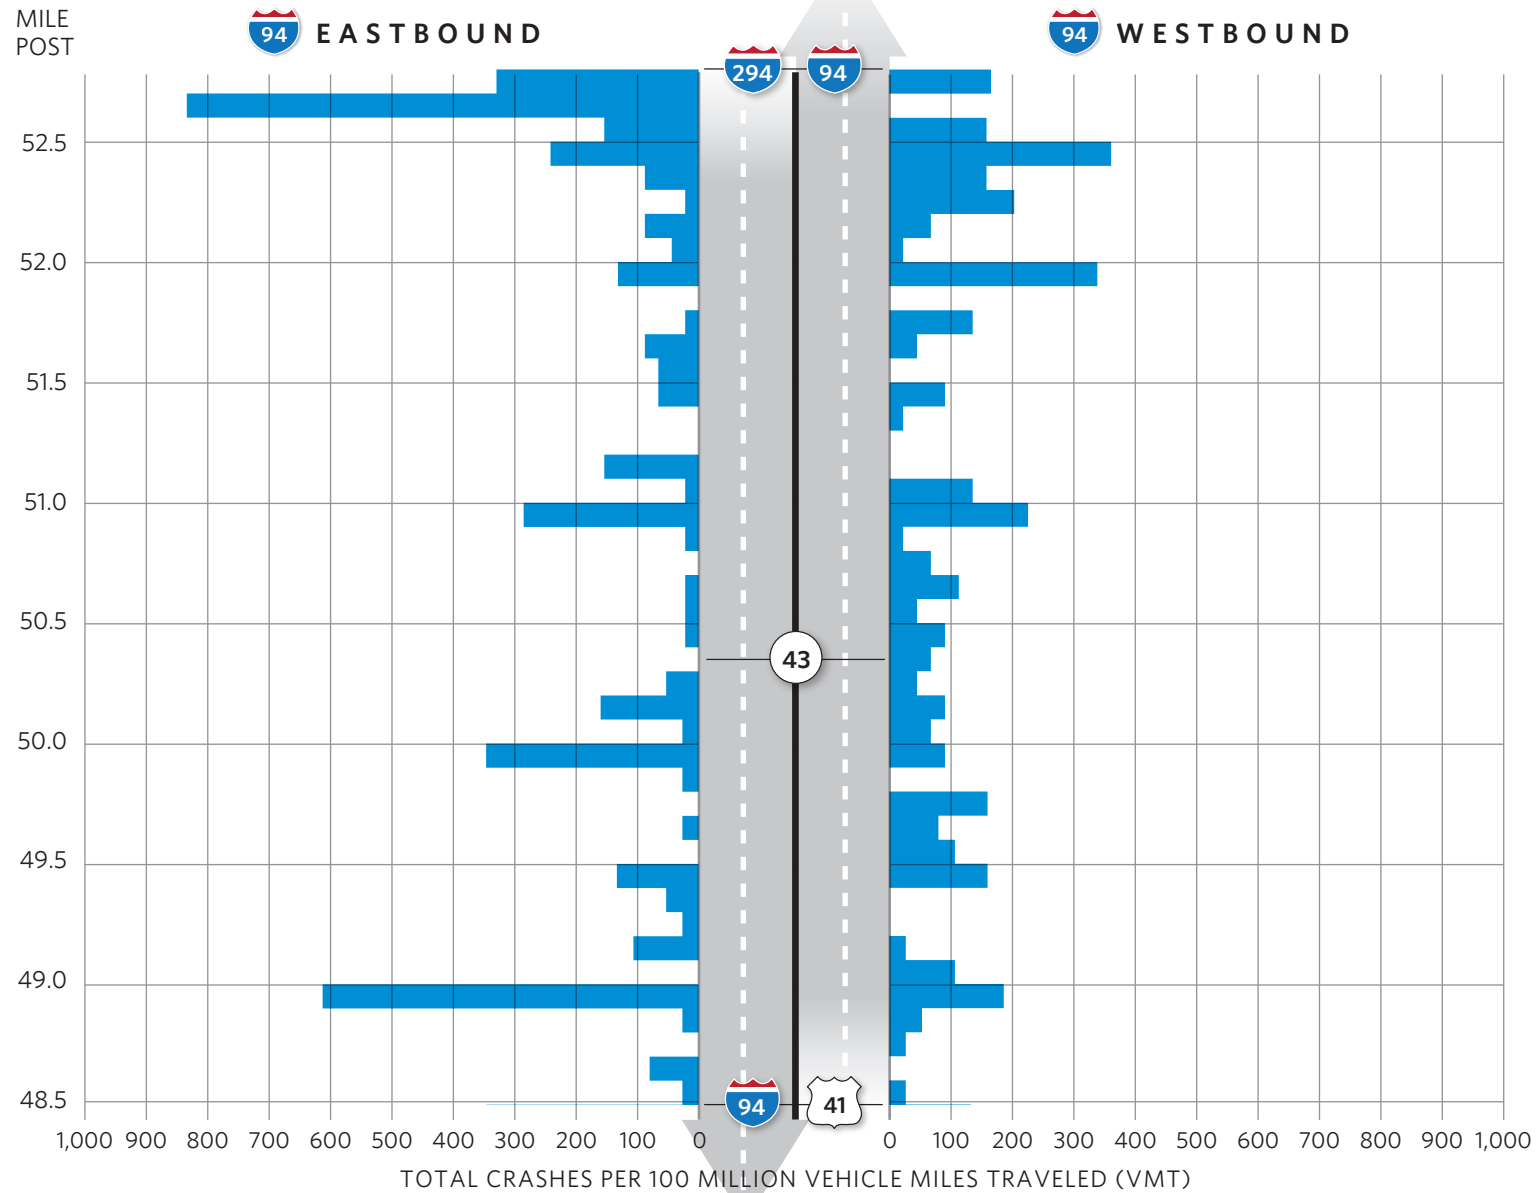

I-94 Edens Spur, I-294 to US-41 crash rates, 2008-12

Source: Chicago Metropolitan Agency for Planning analysis of Illinois Department of Transportation (IDOT) annual crash data for 2008-12.