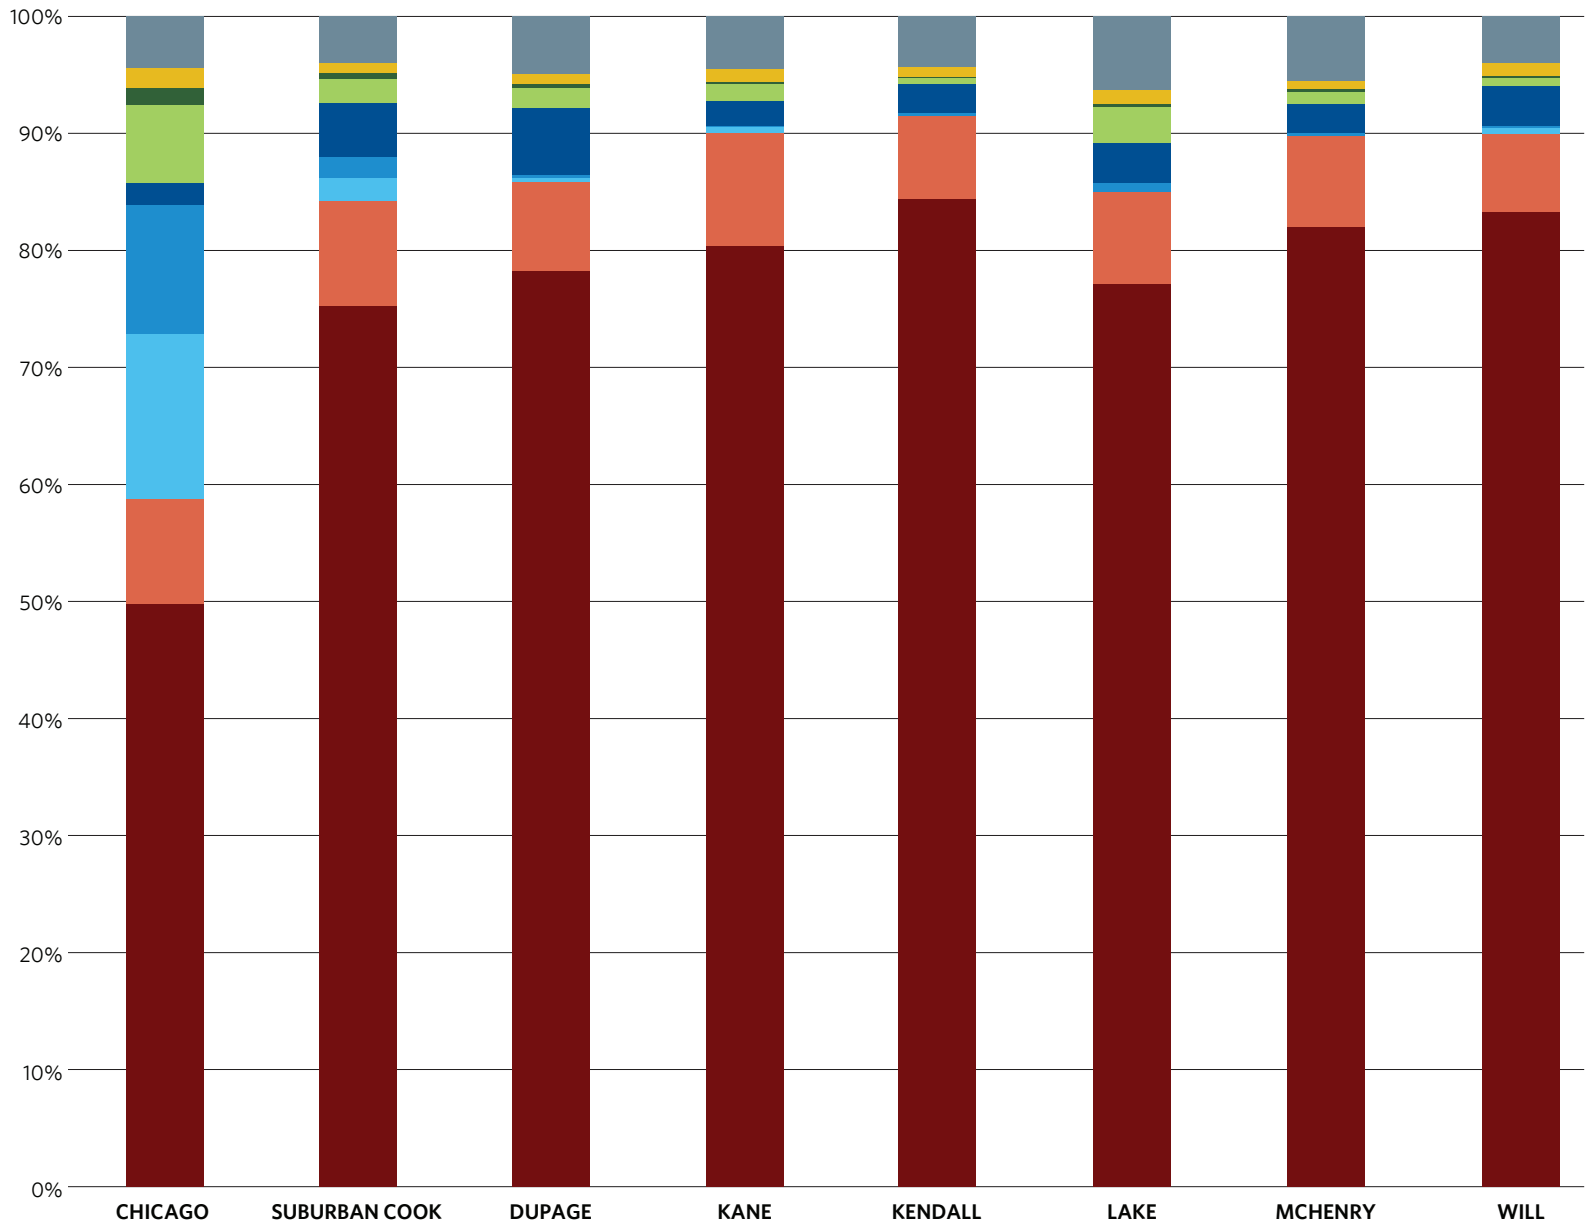

Commute mode share by county, 2010-2014

■ WORK AT HOME
 ■ TAXI, MOTORCYCLE OR OTHER MEANS
 ■ BICYCLE
 ■ WALK
 ■ COMMUTER RAIL
■ SUBWAY OR ELEVATED
■ BUS
■ CARPOOL
■ DRIVE ALONE

Note: The CMAP region includes the Cook, DuPage, Kane, Kendall, Lake, McHenry, and Will Counties.

Source: Chicago Metropolitan Agency for Planning analysis of U.S. Decennial Census data, 1980-2000 and American Community Survey estimates for 2005-2009 and 2010-2014.