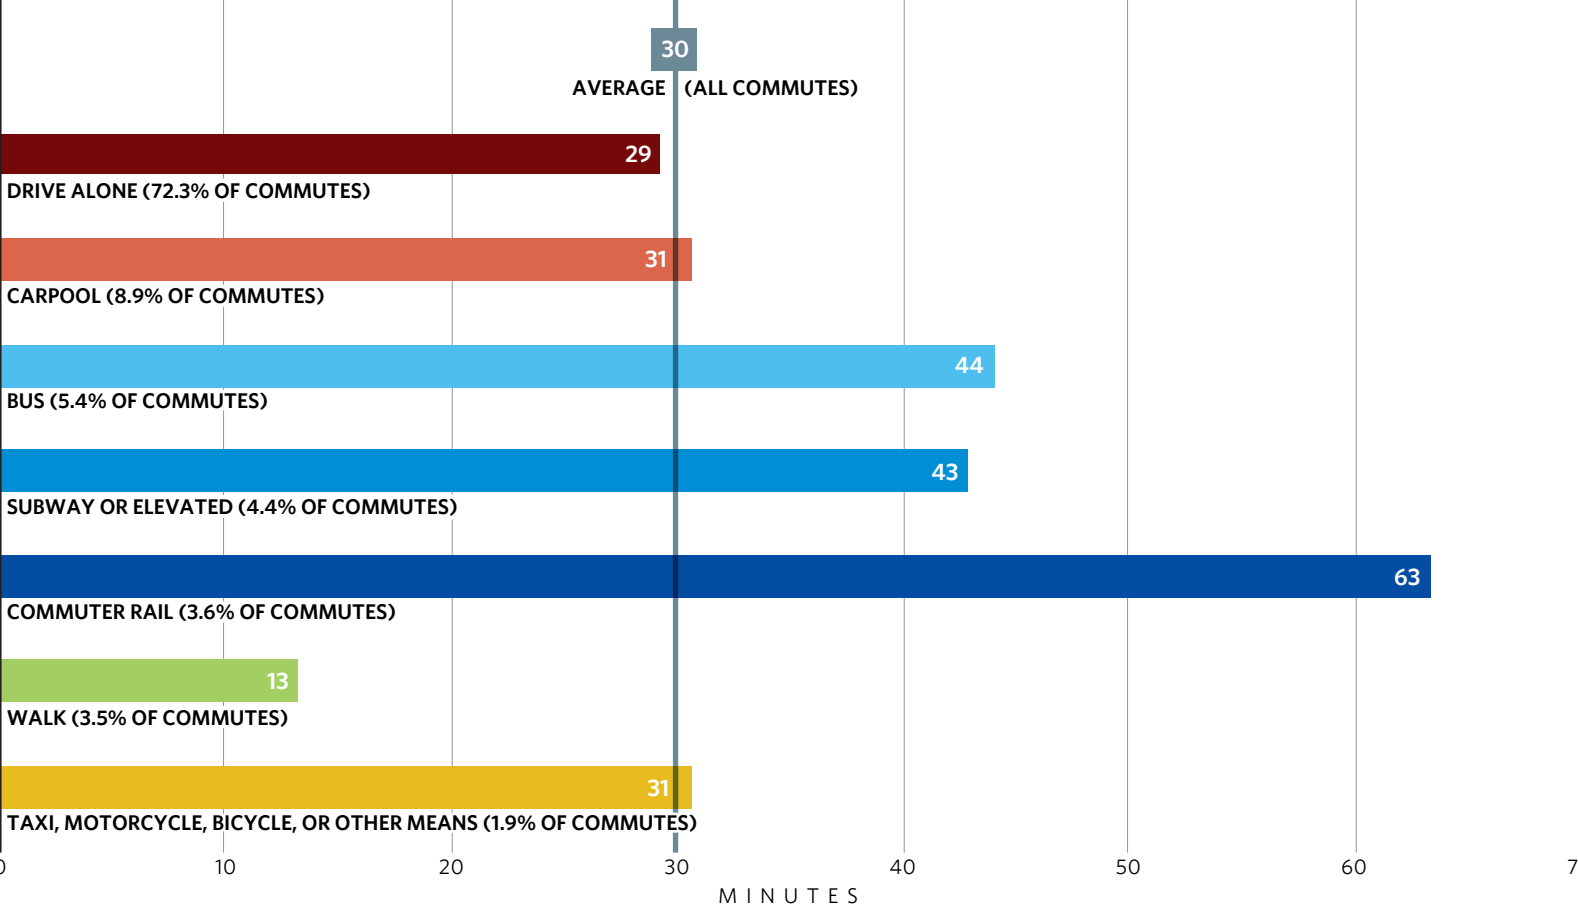

Average one-way commute time by mode in the CMAP region, 2010-2014

Note: The CMAP region includes Cook, DuPage, Kane, Kendall, Lake, McHenry, and Will Counties. Mode share percentages do not include those who worked at home. Source: Chicago Metropolitan Agency for Planning analysis of American Community Survey estimates for 2010-2014.

Percent of workers living in major U.S. metropolitan areas with one-way commutes over 90 minutes, 2010-2014

Note: The CMAP region includes Cook, DuPage, Kane, Kendall, Lake, McHenry, and Will Counties.