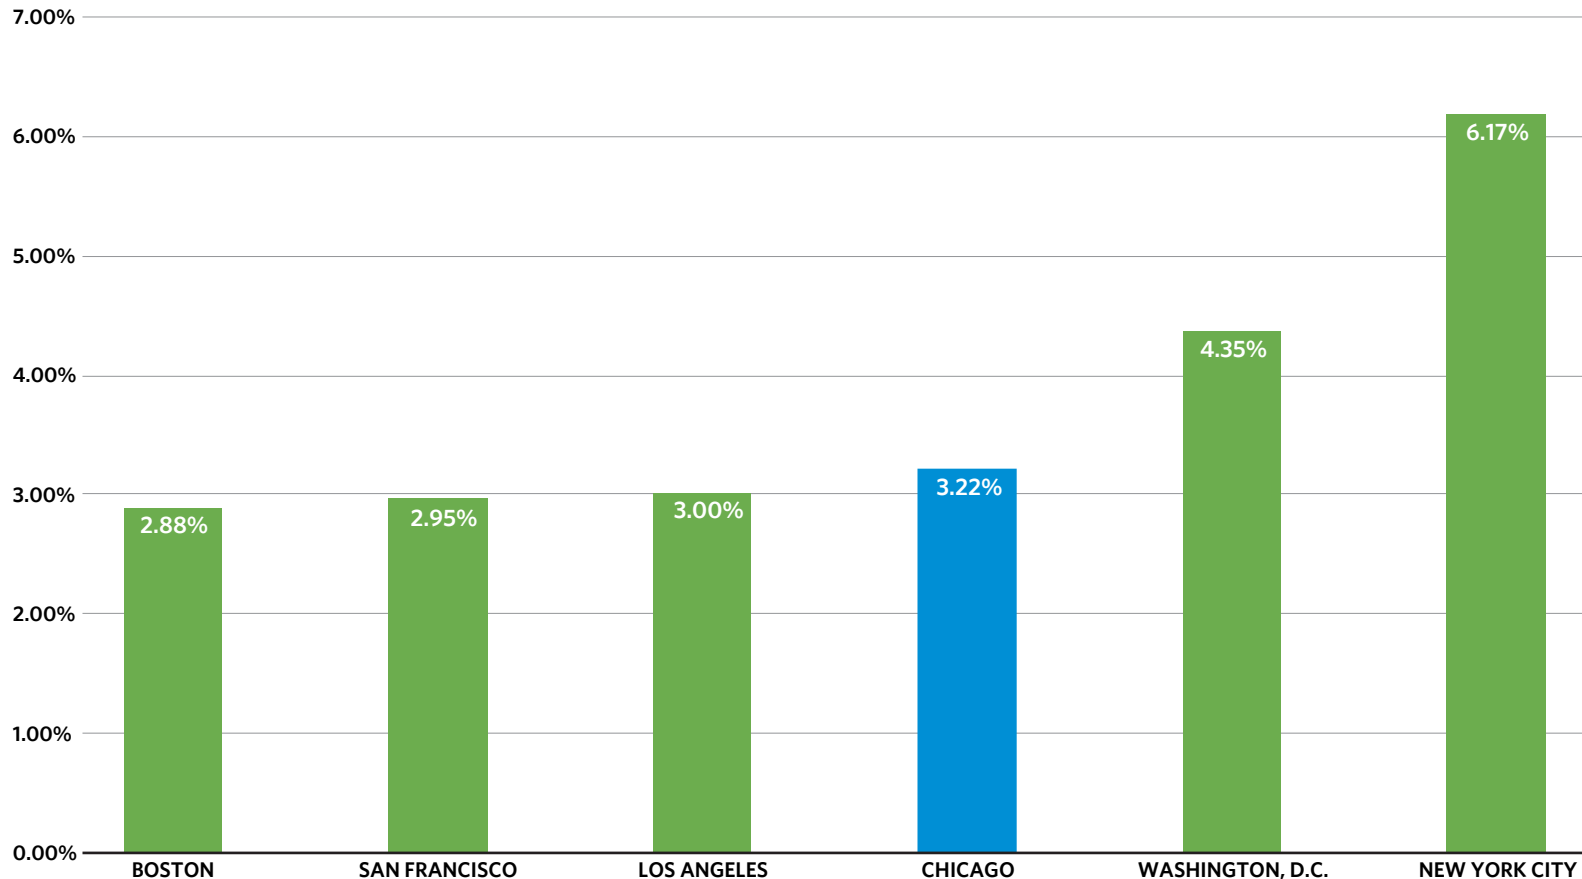

Average one-way commute time by mode in the CMAP region, 2010-2014

Note: The CMAP region includes Cook, DuPage, Kane, Kendall, Lake, McHenry, and Will Counties. Mode share percentages do not include those who worked at home. Source: Chicago Metropolitan Agency for Planning analysis of American Community Survey estimates for 2010-2014.

Percent of workers living in major U.S. metropolitan areas with one-way commutes over 90 minutes, 2010-2014

Note: The CMAP region includes Cook, DuPage, Kane, Kendall, Lake, McHenry, and Will Counties.