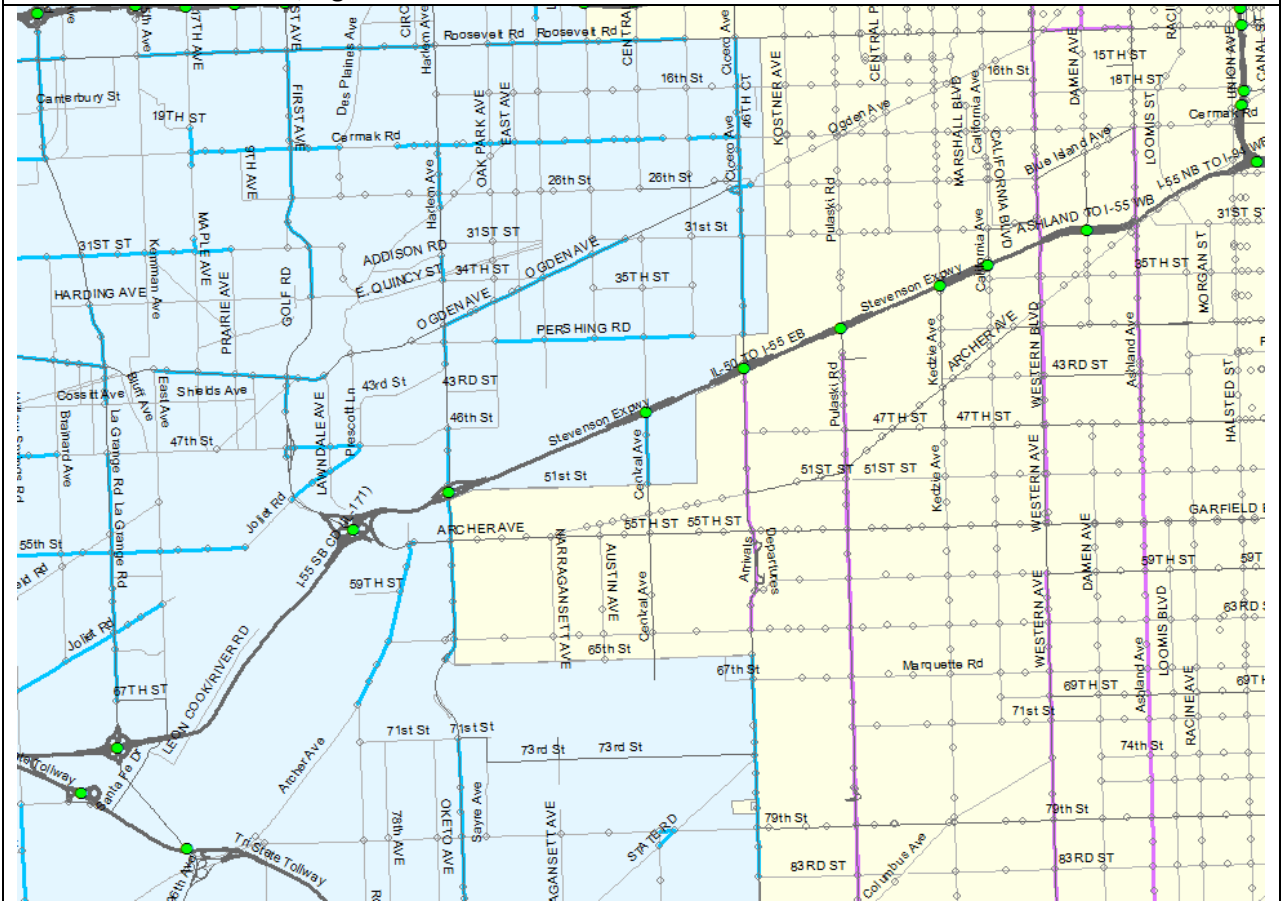

IL 59 and I-55

Edens Expressway and Cicero/Skokie Road

Butterfield Road and I-88

Lake Street and I-290

Cermak Road and I-290

Kennedy and Milwaukee and Elston

I-90 and Higgins Road

Tri-State and Skokie Highway, Waukegan Road, Milwaukee Avenue

I-290/I-355 and IL 53

I-80 and Lincoln Highway

I-55 and Archer Avenue, Ogden Avenue

Tri-State Connector and Lake-Cook Road

Dan Ryan and Wells/Wentworth and LaSalle (no image)