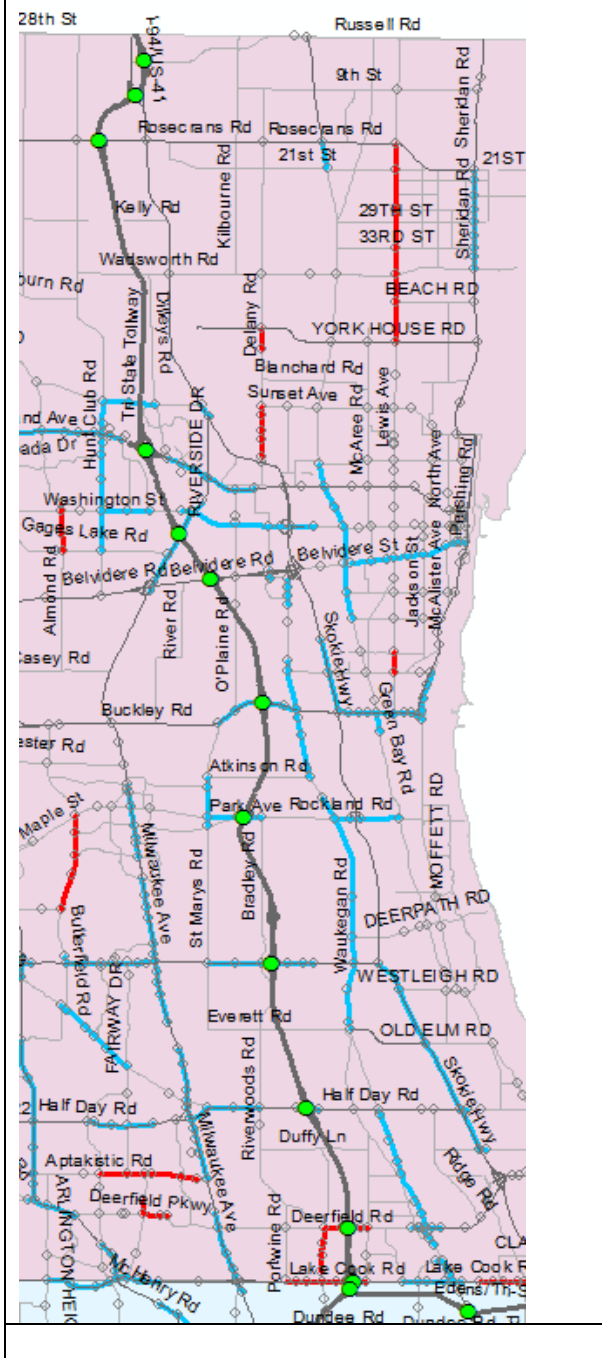

IL 59 and I-55

Edens Expressway and Cicero/Skokie Road

Butterfield Road and I-88

Lake Street and I-290

Cermak Road and I-290

Kennedy and Milwaukee and Elston

I-90 and Higgins Road

Tri-State and Skokie Highway, Waukegan Road, Milwaukee Avenue

I-290/I-355 and IL 53

I-80 and Lincoln Highway

I-55 and Archer Avenue, Ogden Avenue

Tri-State Connector and Lake-Cook Road

Dan Ryan and Wells/Wentworth and LaSalle (no image)