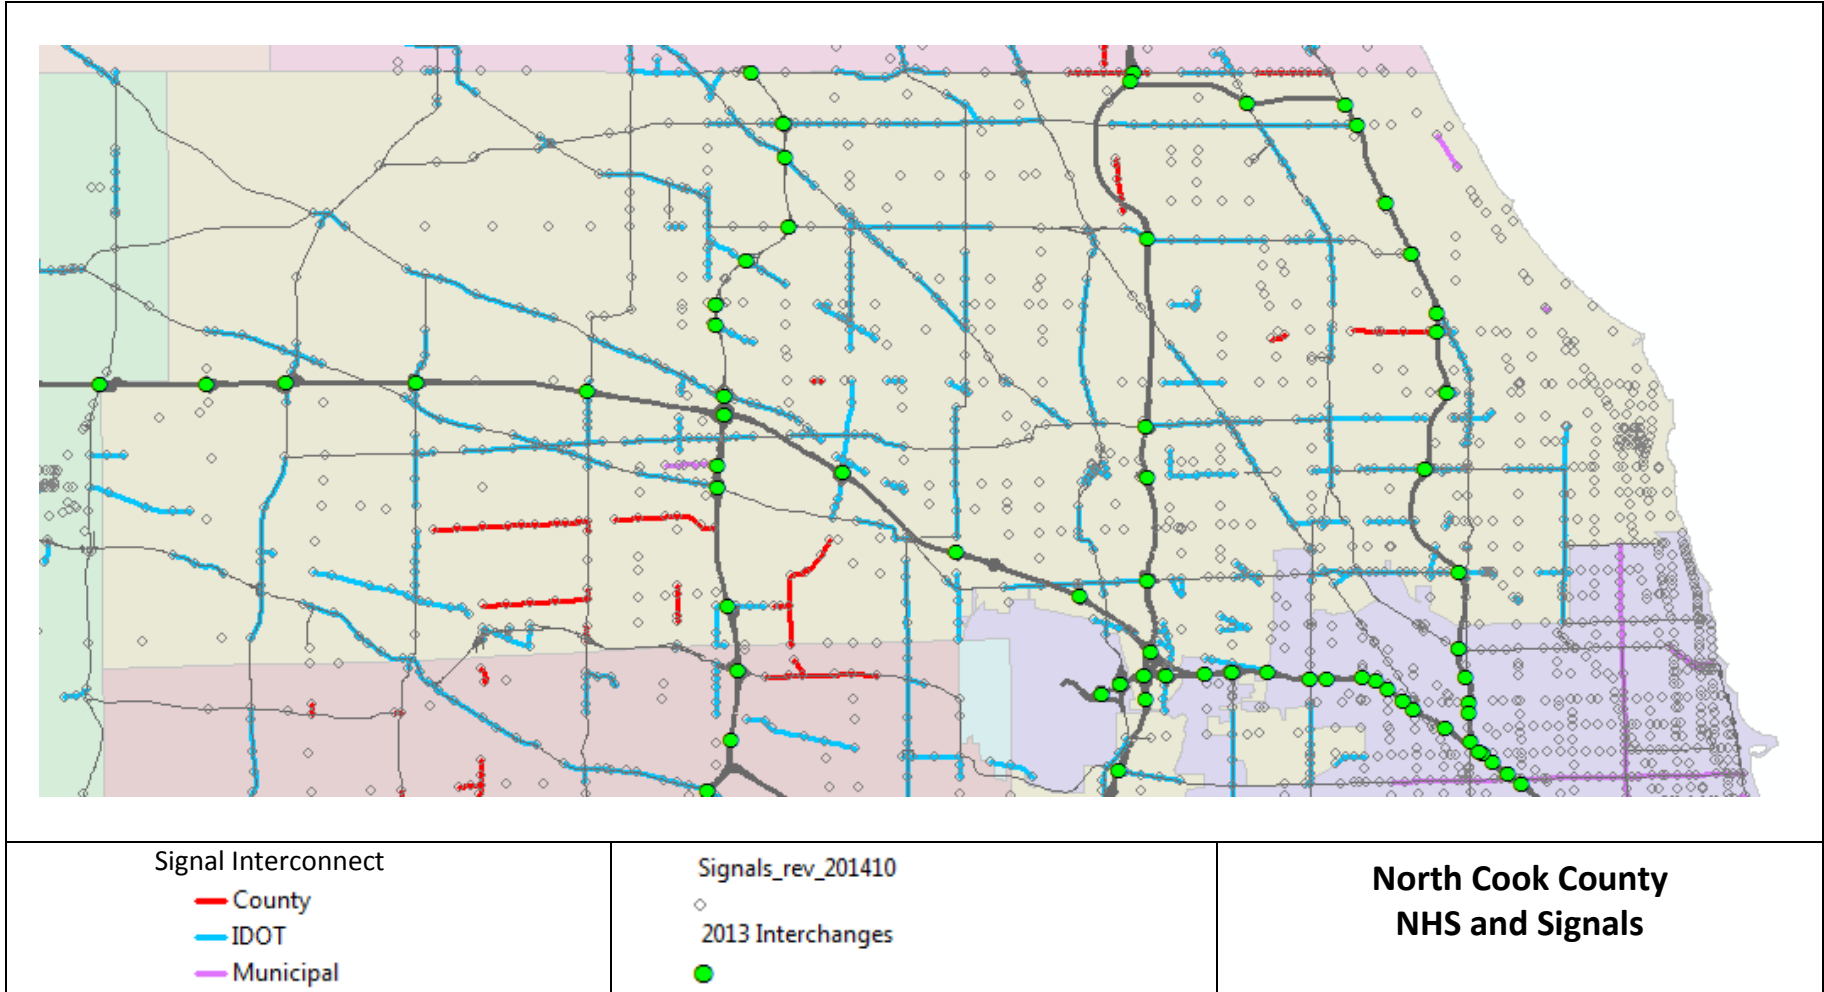

Signal Interconnect

- County
- IDOT
- Municipal

Signals\_rev\_201410

- ◇ 2013 Interchanges
- 

**Will County  
NHS and Signals**

Signal Interconnect

- County
- IDOT
- Municipal

Signals\_rev\_201410

- 2013 Interchanges
- 

**South Cook County  
NHS and Signals**

Signal Interconnect

— County

— IDOT

— Municipal

Signals\_rev\_201410

○ 2013 Interchanges

●

**City of Chicago  
NHS and Signals**