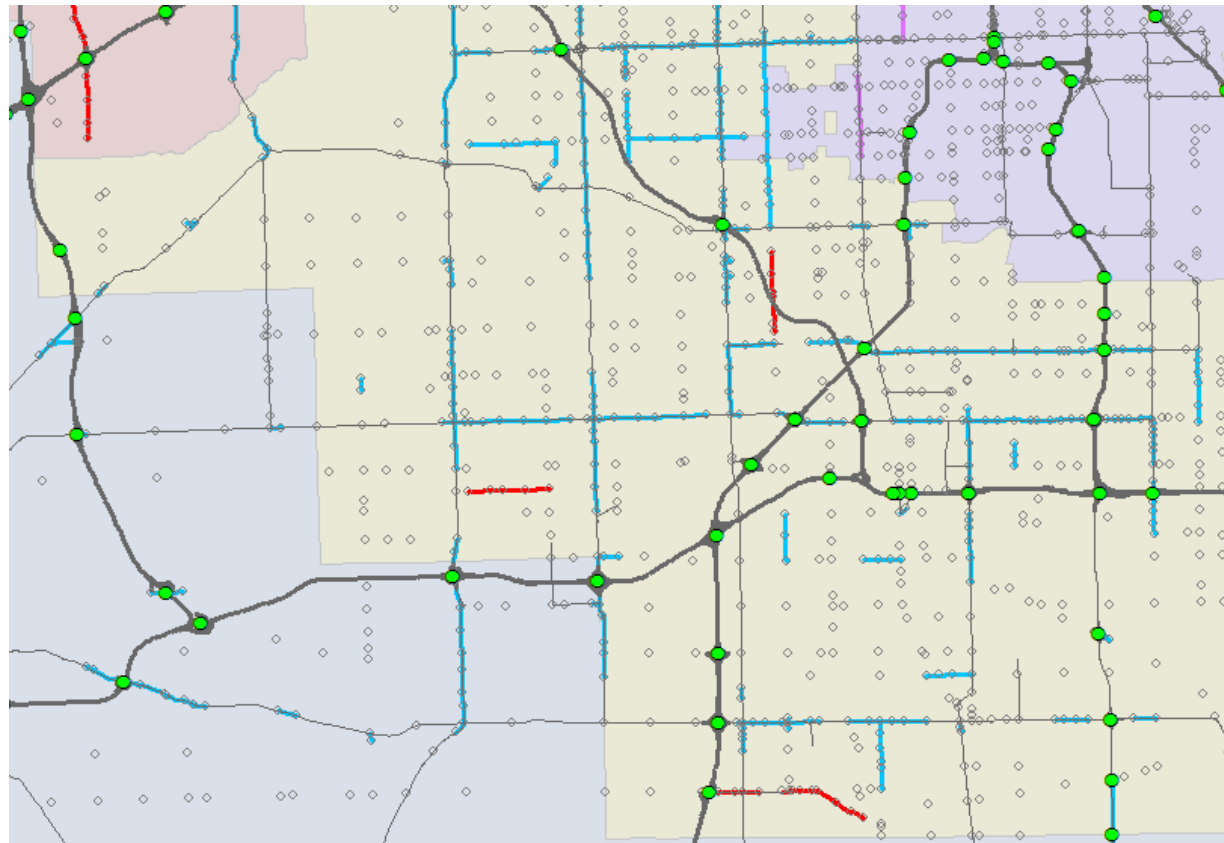

Signal Interconnect

- County
- IDOT
- Municipal

Signals\_rev\_201410

- ◇ 2013 Interchanges
- 

**Will County  
NHS and Signals**

Signal Interconnect

- County
- IDOT
- Municipal

Signals\_rev\_201410

- 2013 Interchanges
- 

**South Cook County  
NHS and Signals**

Signal Interconnect

— County

— IDOT

— Municipal

Signals\_rev\_201410

○ 2013 Interchanges

●

**City of Chicago  
NHS and Signals**