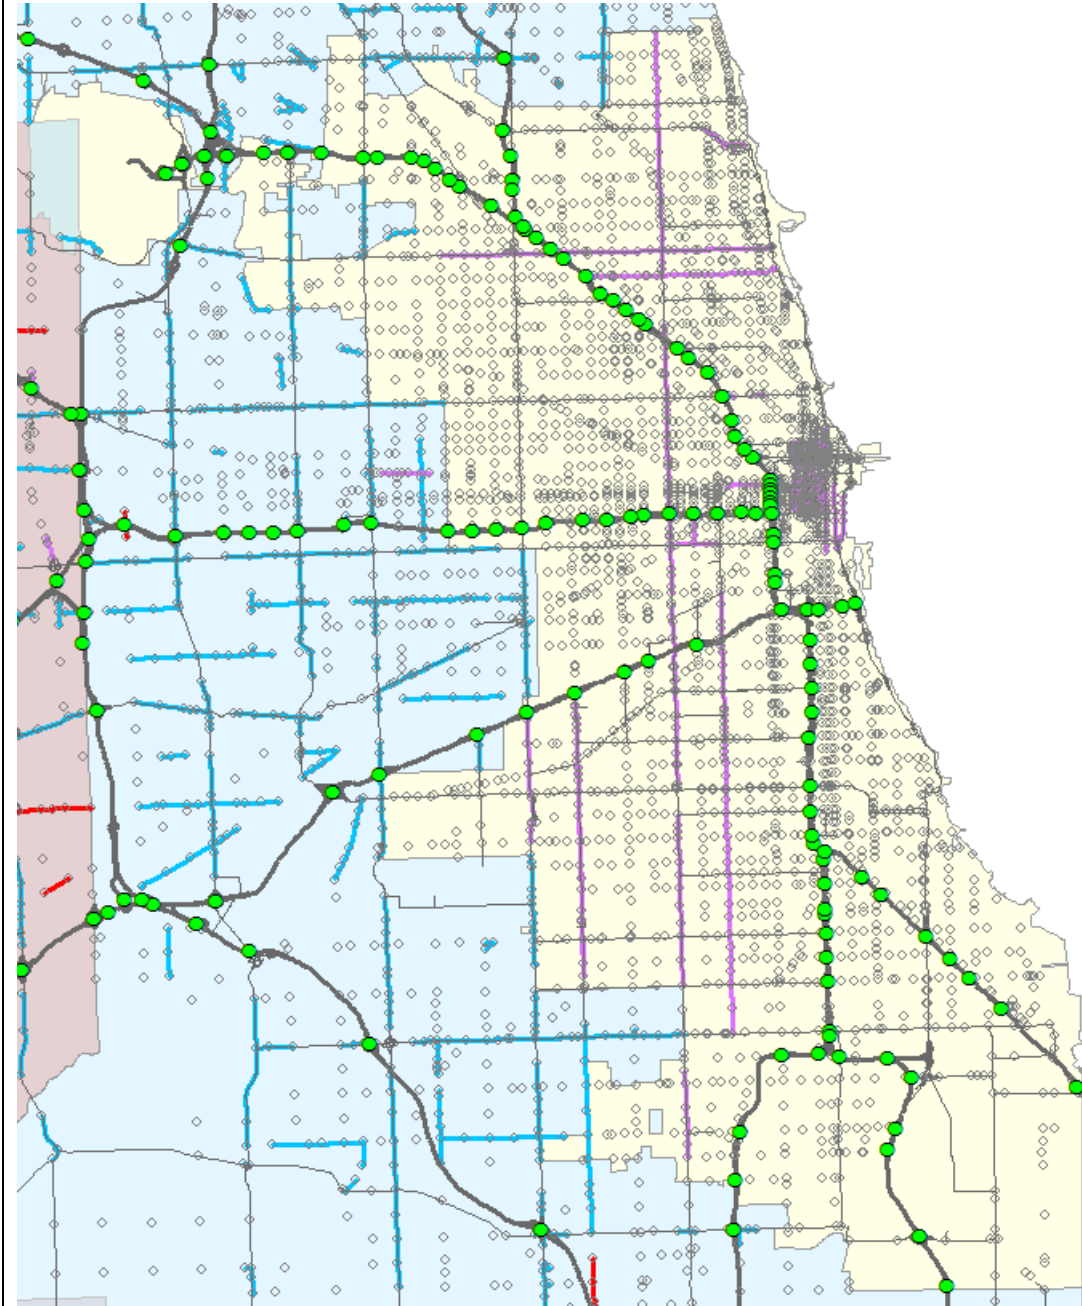

Signal Interconnect

- County
- IDOT
- Municipal

Signals\_rev\_201410

- ◇ 2013 Interchanges
- 

**Will County  
NHS and Signals**

Signal Interconnect

- County
- IDOT
- Municipal

Signals\_rev\_201410

- 2013 Interchanges
- 

**South Cook County  
NHS and Signals**

Signal Interconnect

— County

— IDOT

— Municipal

Signals\_rev\_201410

○ 2013 Interchanges

●

**City of Chicago  
NHS and Signals**