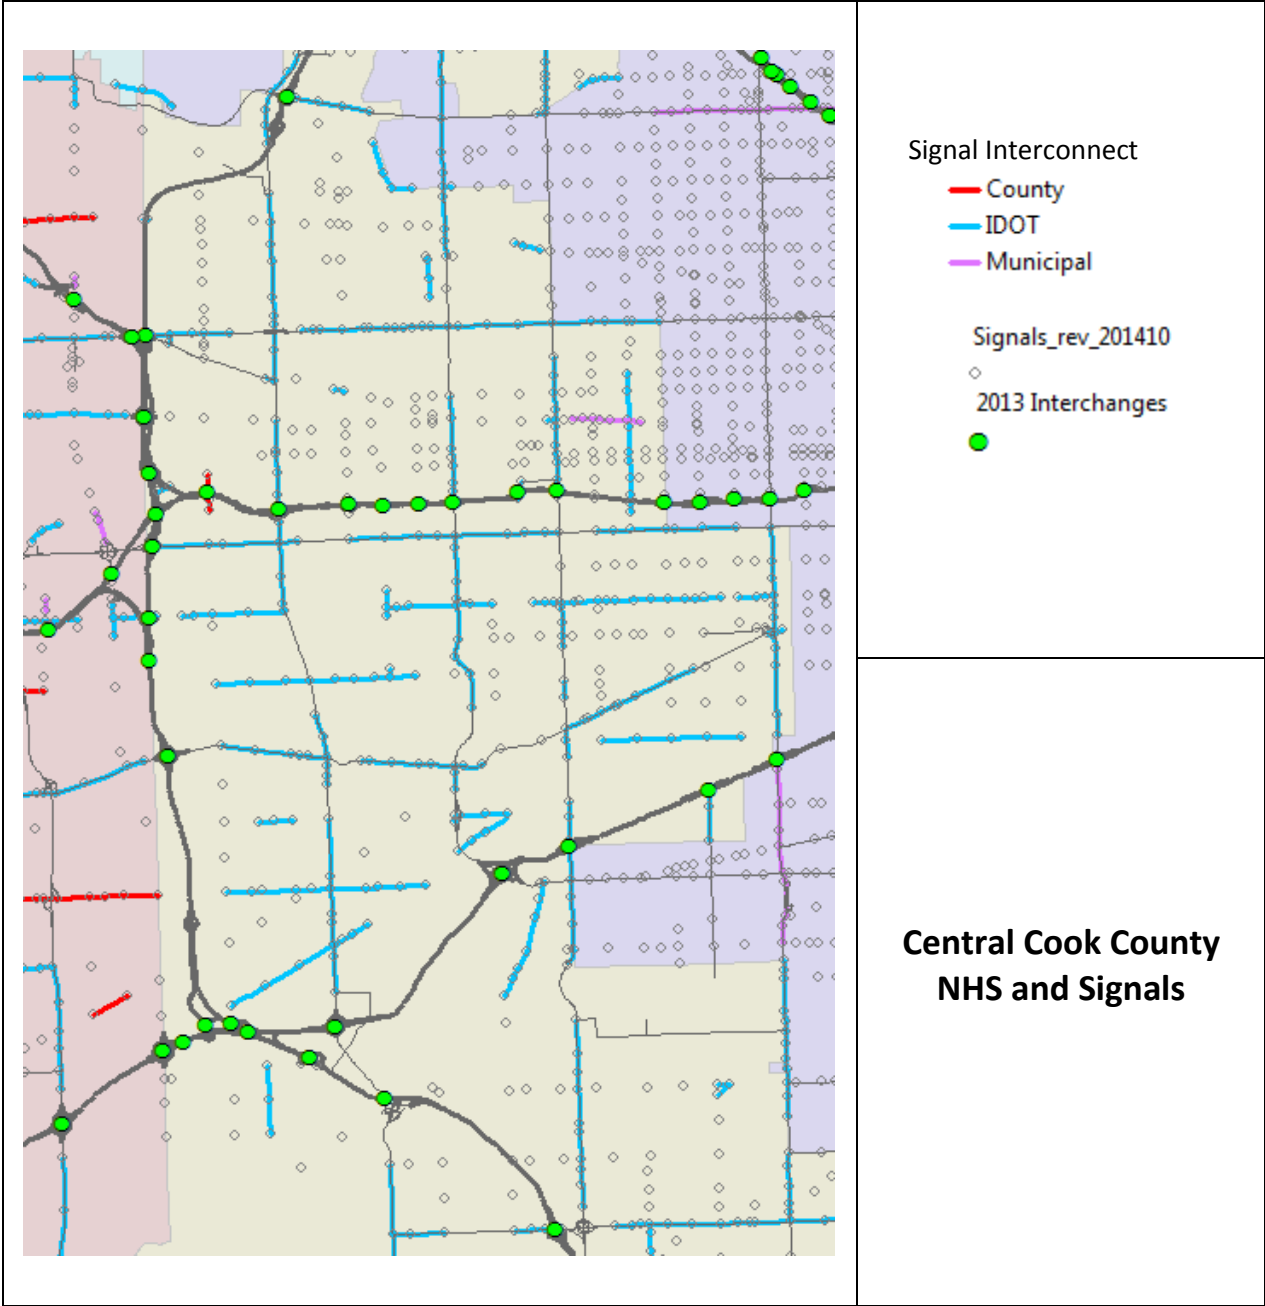

Signal Interconnect

- County
- IDOT
- Municipal

Signals\_rev\_201410

- ◇ 2013 Interchanges
- 

**Will County  
NHS and Signals**

Signal Interconnect

- County
- IDOT
- Municipal

Signals\_rev\_201410

- 2013 Interchanges
- 

**South Cook County  
NHS and Signals**

Signal Interconnect

— County

— IDOT

— Municipal

Signals\_rev\_201410

○ 2013 Interchanges

●

**City of Chicago  
NHS and Signals**