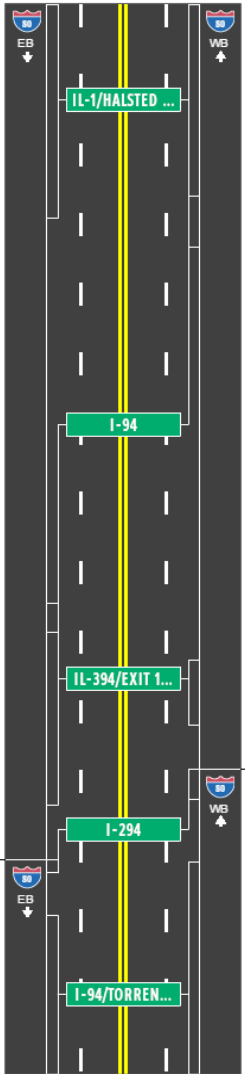

Speed on I-80/I-294, I-80/I-94, and I-80/I-94 using NPMRDS (Trucks and passenger vehicles) data

Averaged by 5 minutes for December 2015 through November 2016 (every weekday)

December 2015 through November 2016 (every weekday)