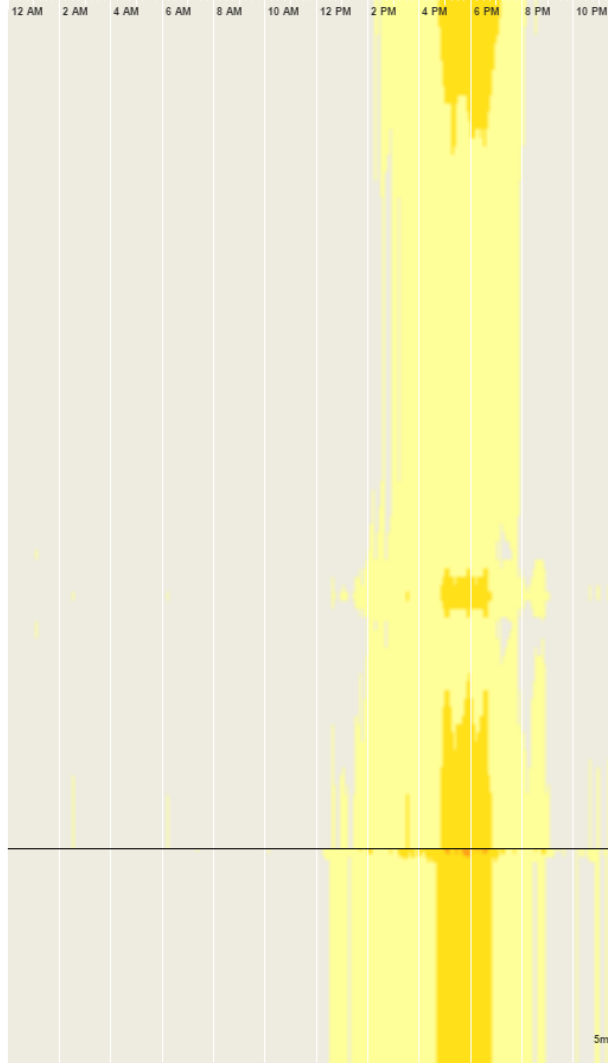

Speed on I-80/I-294, I-80/I-94, and I-80/I-94 using NPMRDS (Trucks and passenger vehicles) data

Averaged by 5 minutes for December 2015 through November 2016 (every weekday)

December 2015 through November 2016 (every weekday)

December 2015 through November 2016 (every weekday)