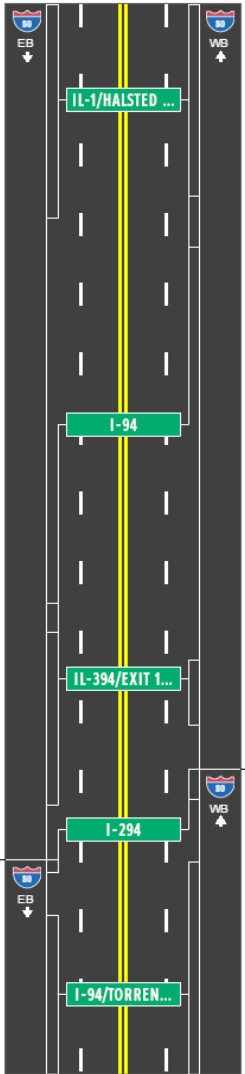

Speed on I-80/I-294, I-80/I-94, and I-80/I-94 using NPMRDS (Trucks) data

Averaged by 5 minutes for December 2015 through November 2016 (every weekday)

December 2015 through November 2016 (every weekday)