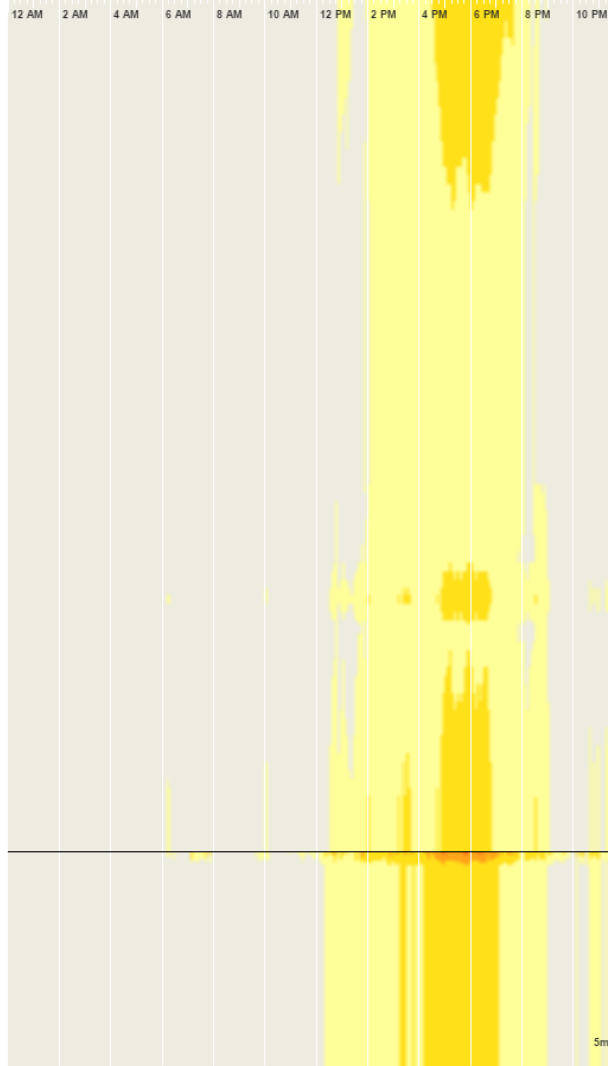

Speed on I-80/I-294, I-80/I-94, and I-80/I-94 using NPMRDS (Trucks) data

Averaged by 5 minutes for December 2015 through November 2016 (every weekday)

December 2015 through November 2016 (every weekday)

December 2015 through November 2016 (every weekday)