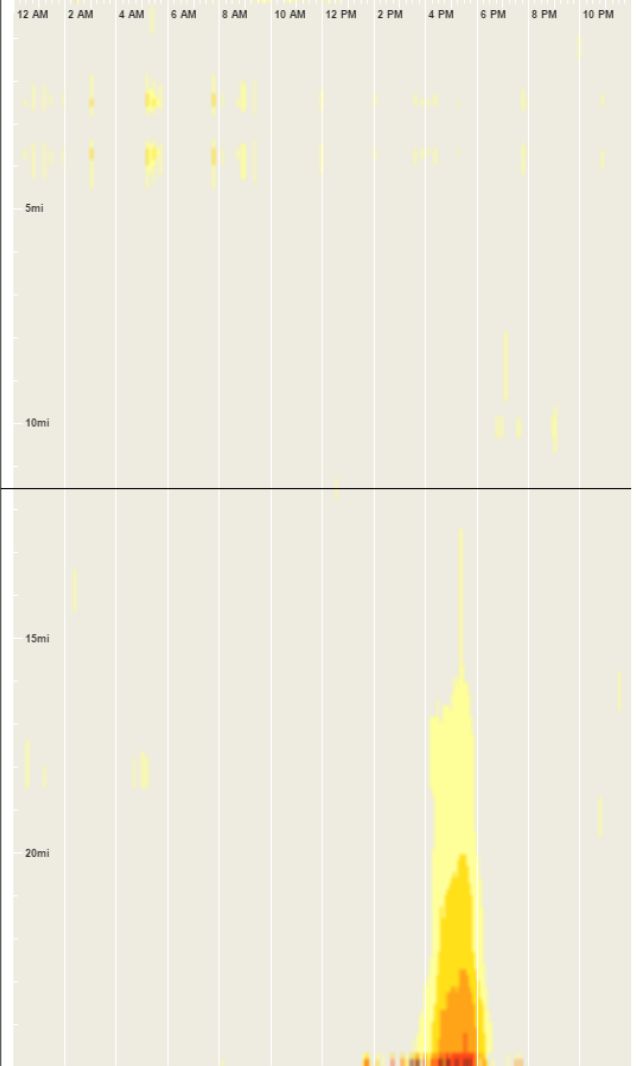

Speed on I-94 between Illinois/Wisconsin State Line and IL-120/Belvidere Rd and I-94 between IL-120/Belvidere Rd and I-294 using NPMRDS (Trucks) data

Averaged by 5 minutes for December 2015 through November 2016 (every weekday)

December 2015 through November 2016 (every weekday)

December 2015 through November 2016 (every weekday)

The raw measured speed.