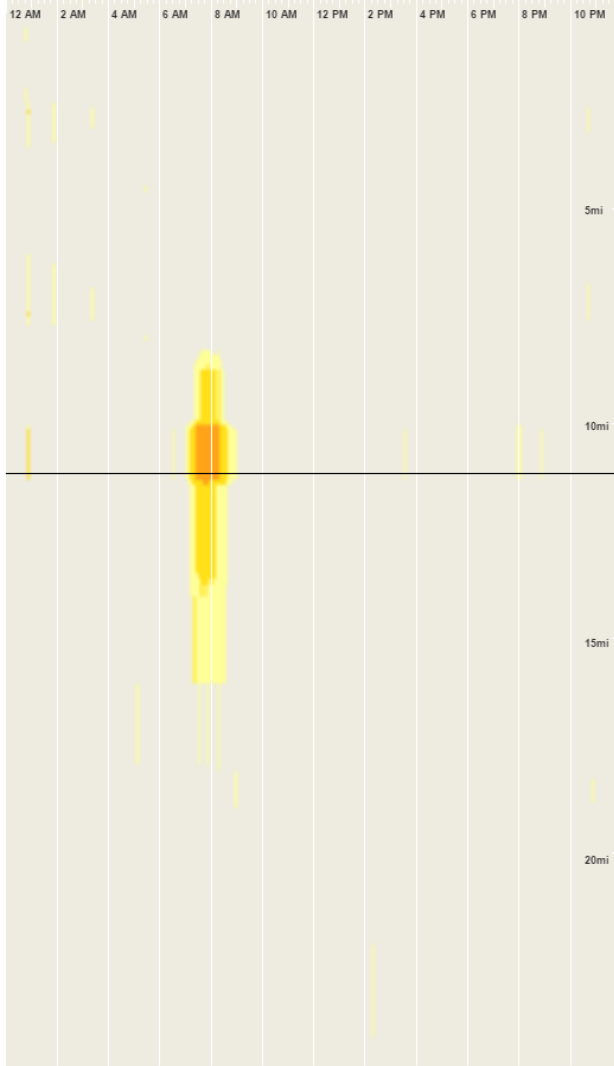

Speed on I-94 between Illinois/Wisconsin State Line and IL-120/Belvidere Rd and I-94 between IL-120/Belvidere Rd and I-294 using NPMRDS (Trucks) data

Averaged by 5 minutes for December 2015 through November 2016 (every weekday)

December 2015 through November 2016 (every weekday)

December 2015 through November 2016 (every weekday)

The raw measured speed.