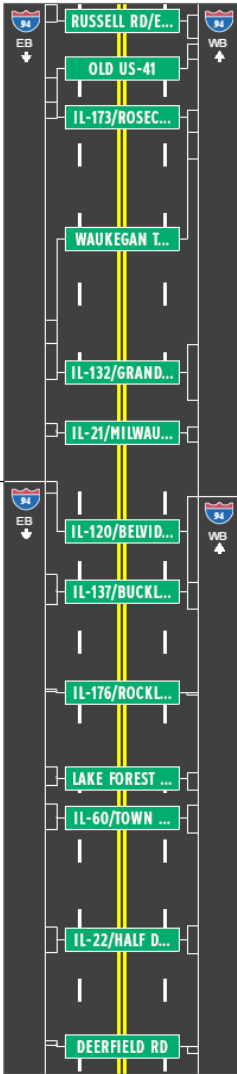

Speed on I-94 between Illinois/Wisconsin State Line and IL-120/Belvidere Rd and I-94 between IL-120/Belvidere Rd and I-294 using NPMRDS (Trucks) data

Averaged by 5 minutes for December 2015 through November 2016 (every weekday)

December 2015 through November 2016 (every weekday)

December 2015 through November 2016 (every weekday)

The raw measured speed.