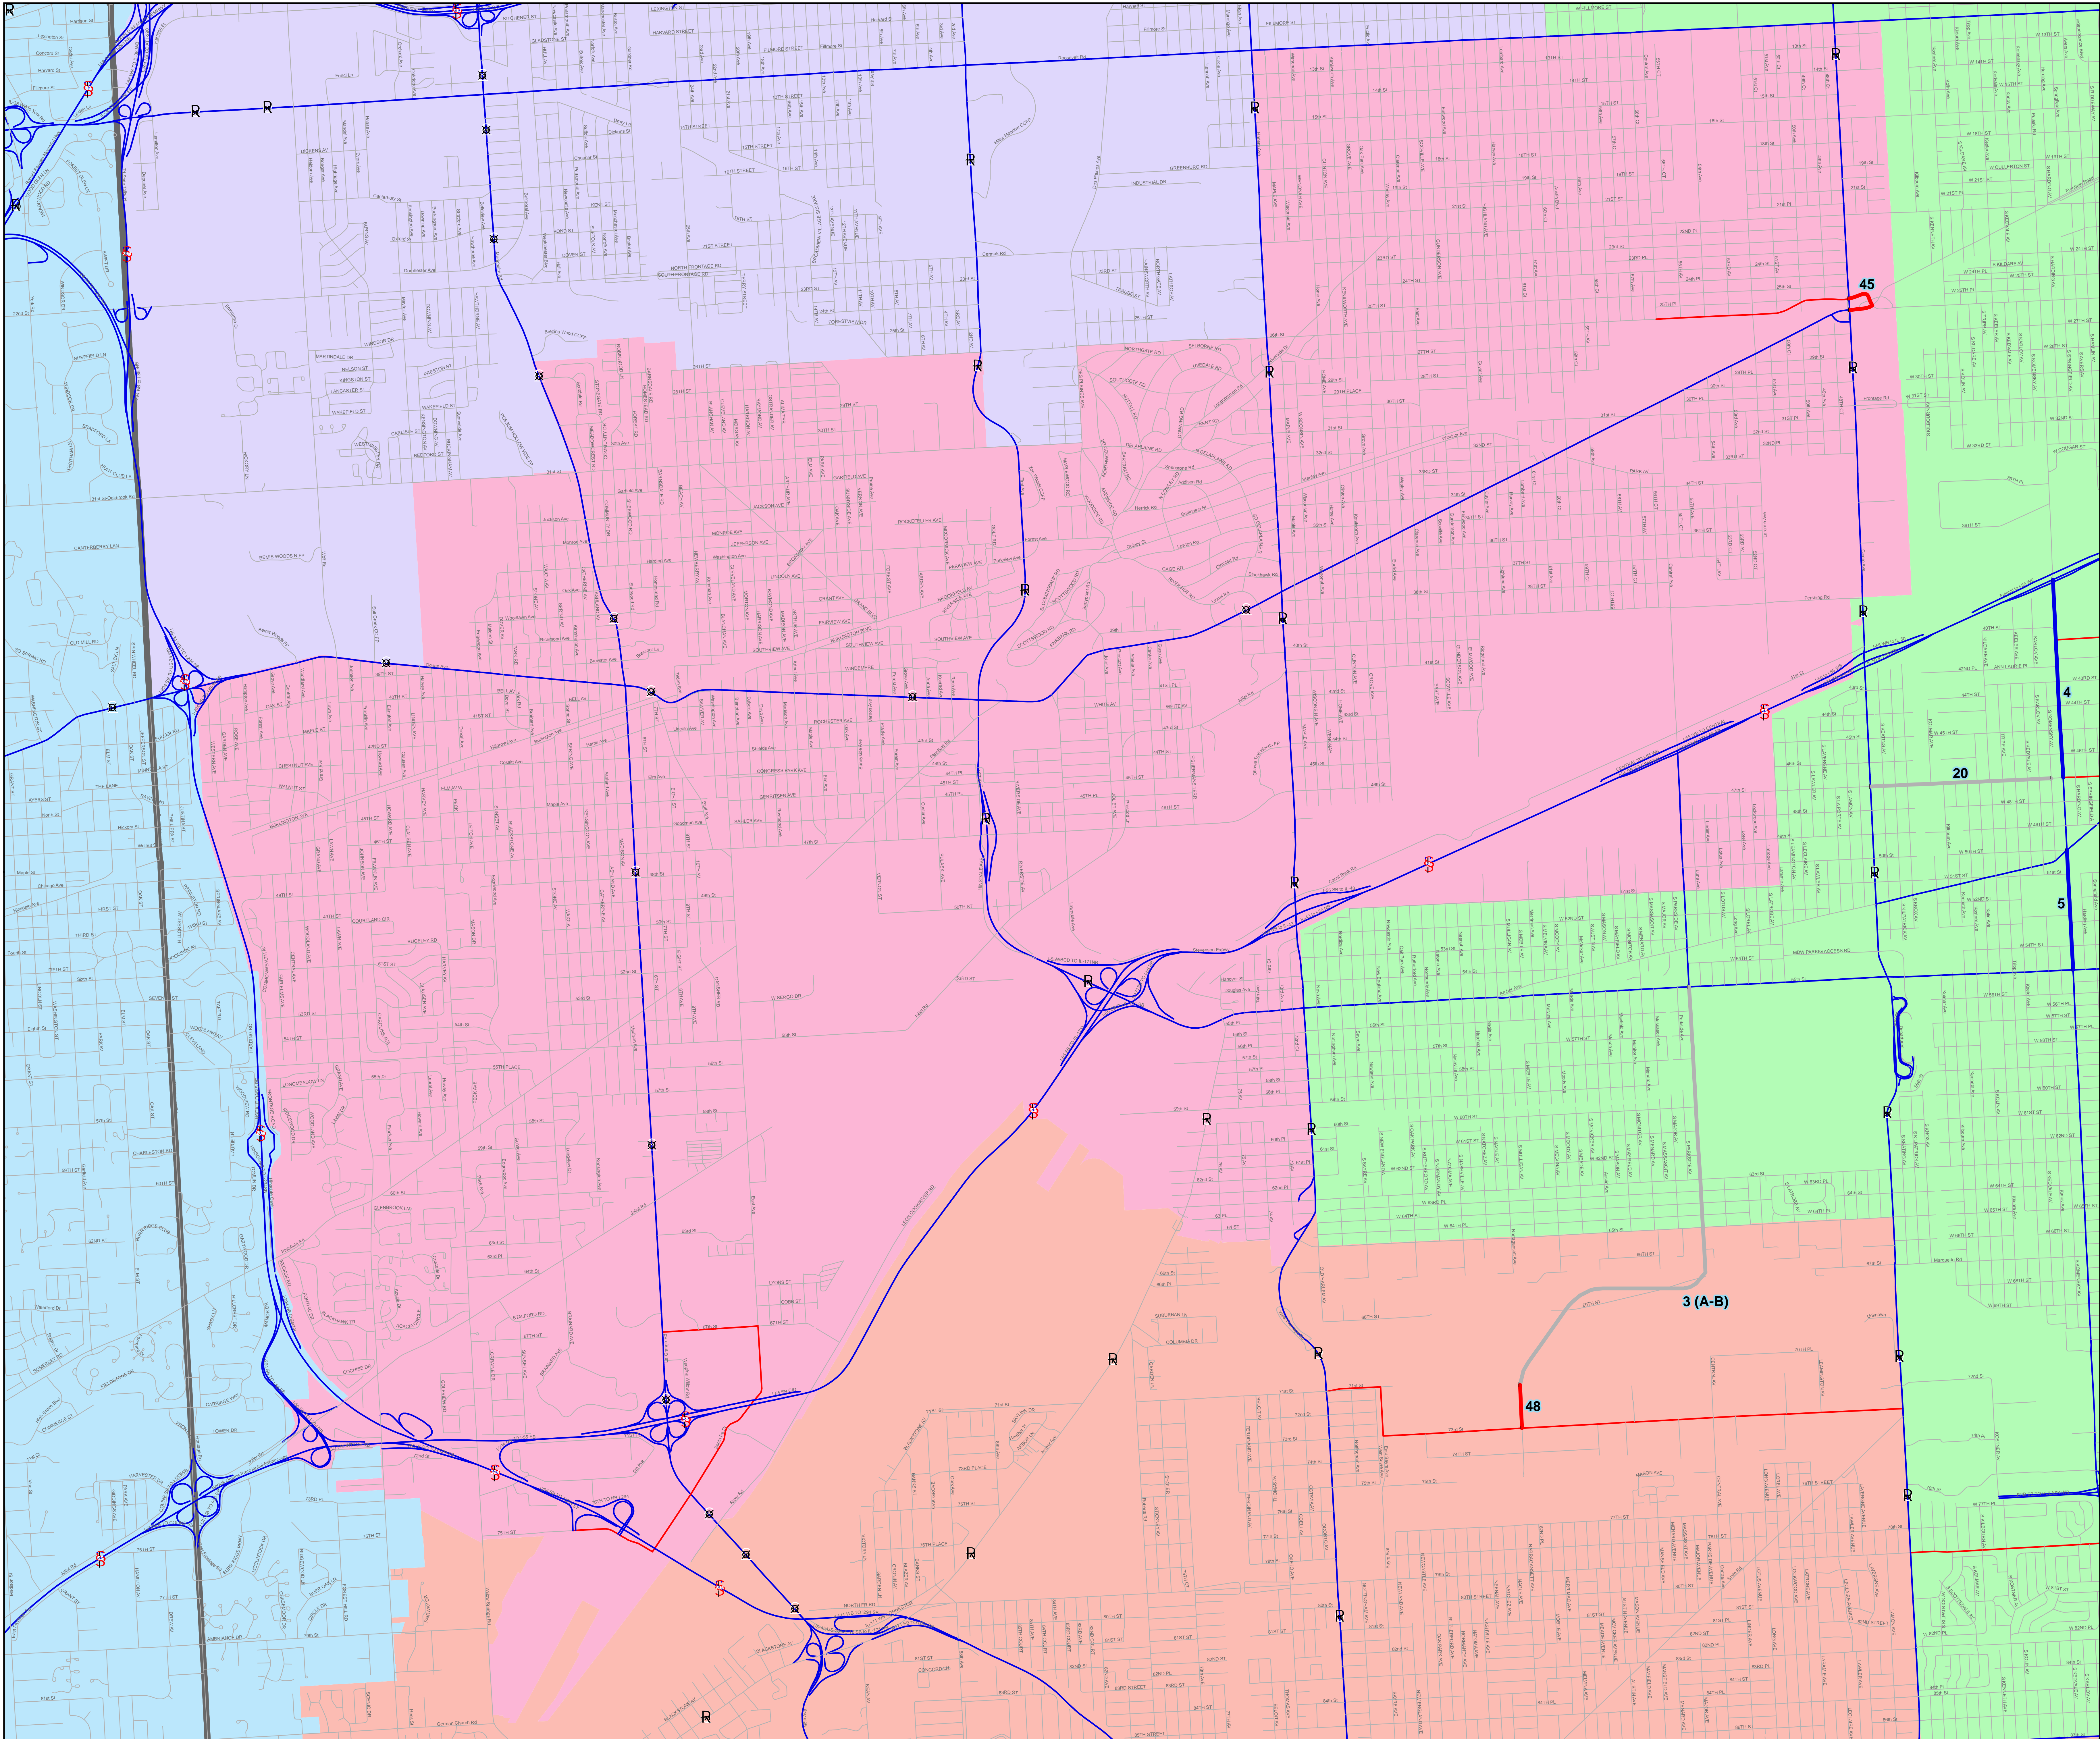

Central Council of Mayors - National Highway System Updates

Legend

National Highway System

- Non-NHS
- NHS Mainline
- Airport
- Port Facility
- Amtrak Station
- Rail/Truck Terminal
- Intercity Bus Terminal
- Public Transit Terminal
- Pipeline Terminal
- Ferry Terminal

Council

- Central
- City of Chicago
- DuPage
- North Central
- Southwest